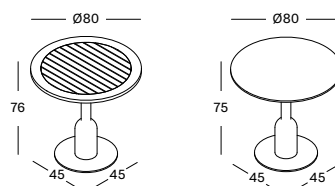

SPHERA DIA 80 BI354

- Bistro dining table with a 2 cm untreated teak top or a 1 cm black HPL and a matt epoxy and black powder coated steel base.
- Other tops available on request with MOQ 20 pcs: up to max 80x80 or dia 100 cm.

TEAK TOP UNTREATED

€ 875

HPL TOP BLACK

€ 1150