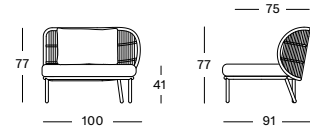

KODO MODULAR

- Polypropylene rope on a powder coated aluminium frame.
- 2 connector pieces included per seating module.

Frame Aluminium

Dune White
A045

Seat Polypropylene rope

Dune White
S045

KODO MODULAR 1 SEATER LEFT GC157 **€ 1375**

CUSHIONS	CAT. B	CAT. C	CAT. G	COM
Seat + back cushion 14 cm quick dry foam polyester fibre filling fabric usage QE420: 250 cm	QB420	QC420	QG420	QE420
	€ 615	€ 655	€ 685	€ 615

1 Seater Left