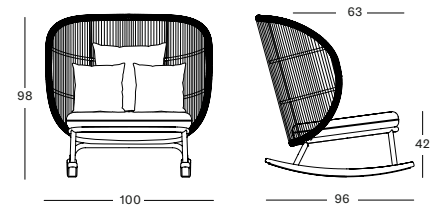

Frame Aluminium

Slats Teak

Seat Polypropylene rope

QUICK SHIP SET COMBI 1 FOSSIL GREY ALMOND GC087A033S033QSS11 € 2147

QUICK SHIP SET COMBI 1 DUNE WHITE ALMOND GC087A045S045QSS11 € 2147

- Set including:
- 1x Kodo rocking chair in Fossil Grey or Dune White
 - 1x seat cushion in Almond P0303 (cat. C) 
 - 2x deco cushion 40x40 in Blush S2929 (cat. B) 
 - 1x deco cushion 60x60 in Olive Green S2727 (cat. B) 