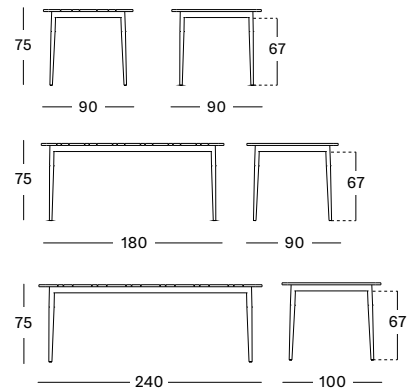

LEO COLLECTION

LEO DINING CHAIR GD075 € 698

- Acrylic rope on a powder coated aluminium frame.

CUSHIONS	CAT. B	CAT. C	CAT. G	COM
Seat + back cushion 4 cm quick dry foam 12 cm polyester fibre filling fabric usage QE387: 110 cm	QB387	QC387	QG387	QE387
	€ 245	€ 270	€ 355	€ 245

Frame Aluminium

Lava
A013

Seat Acrylic rope

Lava
S013

QUICK SHIP SET ZINC GD075A013S013QSS1 € 968

1. Set including:
2. 1x Leo dining chair in Lava
   - 1x seat cushion and 1x back cushion in Savane Zinc S2121 (cat. C)

PROTECTIVE COVER PC001 € 195

LEO DINING TABLES

- Powder coated aluminium frame with an untreated solid teak top.

TEAK TOP 90X90 GT075 € 1400

TEAK TOP 180X90 GT074 € 2050

TEAK TOP 240X100 GT073 € 2750

Frame Aluminium

Lava
A013

Top Teak

Untreated teak
W002

LEO COFFEE & SIDE TABLES

- Powder coated aluminium frame and top.

SIDE TABLE DIA 45 GT068 € 330

COFFEE TABLE DIA 60 GT069 € 350

COFFEE TABLE DIA 70 GT072 € 425

Frame Aluminium

Lava
A013