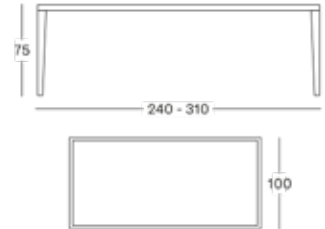

Top Ceramic

Masai Blanco
K004

NOA DINING TABLE

NOA DINING TABLE

- Untreated teak.

DINING TABLE DIA 90 GT194 € 1698

DINING TABLE DIA 132 GT195 € 2565

DINING TABLE DIA 150 GT196 € 2995

Frame/Top Teak

Untreated Teak
W002

SAM DINING TABLE

SAM DINING TABLE DIA 120 GT190 € 1580

- Untreated teak.

Frame/Top Teak

Untreated Teak
W002

Ø120

Ø120