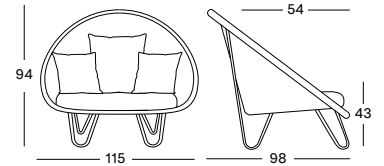

Frame Steel

Black
M007

Seat Synthetic wicker

Black
S023

PROTECTIVE COVER PC045 € 360

MIA

MIA DINING CHAIR GD002 € 625

- Polyethylene wicker in colour Old Lace on an aluminium frame.