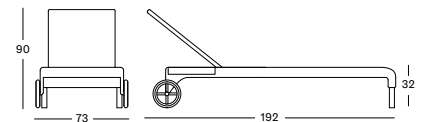

Frame/Seat Synthetic wicker