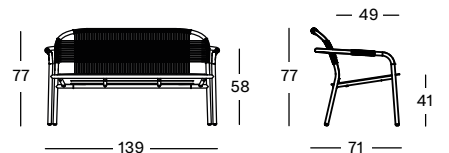

Frame/rope Aluminium/polypropylene