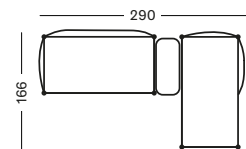

LENTO MODULAR SET 3

1. Set including:
2. 1x Lento modular corner right seat & back cushions
   - 1x Lento modular chaise longue left seat & back cushions
   - 1x Lento modular connecting side table with Portland ceramic top

CAT. B CAT. C CAT. G COM

€ 7510 € 7700 € 7950 € 7510

PROTECTIVE COVER PC037

€ 1050