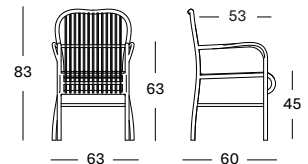

Frame/Seat Synthetic wicker

Off white
S003