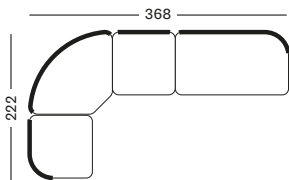

KODO MODULAR SET 8

CAT. B CAT. C CAT. G COM

1. Set including:
2. 1x Kodo Modular 2 seater left seat & back cushion
   - 1x Kodo Modular center seat & back cushion included
   - 1x Kodo Modular corner seat & back cushions
   - 1x Kodo Modular 1 seater right seat & back cushions

€ 10400 € 10608 € 10763 € 10400

PROTECTIVE COVER PC030

€ 1100