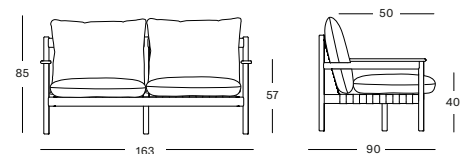

PROTECTIVE COVER PC043 € 600