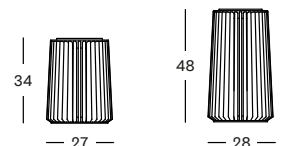

MAYA LAMP LARGE GI008 € 675

Frame Aluminium

Black
A007

Slats Teak

Untreated teak
W002

MORA COLLECTION

MORA LAMP

Outdoor lamp with solar led module: