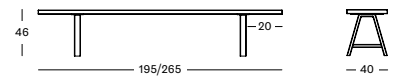

MATTEO COLLECTION

MATTEO DINING TABLE

- Powder coated aluminium frame with an untreated teak top.

DINING TABLE 215X100 GT080 € 3250

DINING TABLE 285X100 GT081 € 3795

Frame Aluminium

Top Teak

MATTEO BENCH

- Powder coated aluminium frame with an untreated teak seat.

BENCH 195X40 GB001 € 1350

BENCH 265X40 GB002 € 2050

Frame Aluminium

Seat Teak

MAX DINING TABLES

MAX DINING TABLES

- Powder coated aluminium structure with an untreated solid teak top or black HPL top.

TEAK TOP 90X90 GT095 € 1400

BLACK HPL TOP 90X90 GT095 € 1795

TEAK TOP 180X90 GT094 € 2050

TEAK TOP 240X100 GT093 € 2750

Frame Aluminium

Top Teak

HPL