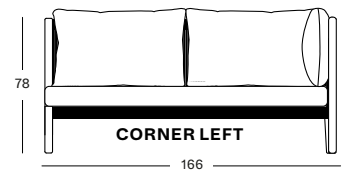

Frame Teak

Untreated teak
W002

Seat Polypropylene rope

Anthracite
S026

Frame Teak

Untreated teak
W002

Seat Polypropylene rope

Anthracite
S026