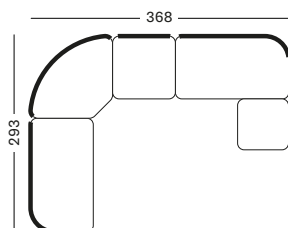

KODO MODULAR SET 10

CAT. B CAT. C CAT. G COM

1. Set including:
2. 1x Kodo Modular 2 seater right seat & back cushion
   - 1x Kodo Modular center seat & back cushion
   - 1x Kodo Modular corner seat & back cushions
   - 1x Kodo Modular 2 seater left seat & back cushions
   - 1x Kodo Modular ottoman seat cushion

€ 12715 € 12963 € 13143 € 12715

PROTECTIVE COVER PC032

€ 1250