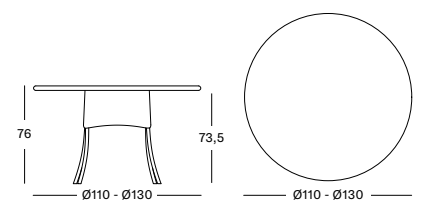

GLASS FOR NIMES DIA 110 GL102 € 190

NIMES DINING TABLE DIA 130 GT012 € 1050

GLASS FOR NIMES DIA 130 GL103 € 230

VINCENT SHEPPARD SHOWROOM

DOORNIKSERIJKSWEG 193A
8510 BELLEGEM
BELGIUM

ON APPOINTMENT ONLY

VINCENT SHEPPARD HQ