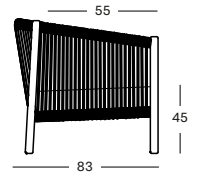

LENTO COLLECTION by Bertrand Lejoly

LENTO LOUNGE SOFA 3S GC138 € 2600

- Polypropylene rope on a powder coated aluminium frame with teak legs.

CUSHIONS	CAT. B	CAT. C	CAT. G	COM
1 Seat + 3 back cushions 12 cm quick dry foam polyester fibre filling fabric usage QE385: 560 cm	QB385	QC385	QG385	QE385
	€ 1600	€ 1715	€ 1830	€ 1600

QUICK SHIP SET STONE GC138W002S026QSS1 € 4430

1. Set including:
2. 1x Lento lounge sofa 3S in untreated teak
   - 1x seat cushion and 3x back cushion in Stone T0202 (cat. G)

PROTECTIVE COVER PC021 € 690

LENTO TABLES

- Powder coated aluminium structure with teak legs and a Portland ceramic top (12 mm).

SIDE TABLE DIA 45 GT116 € 698

COFFEE TABLE DIA 68 GT118 € 925

COFFEE TABLE DIA 90 GT117 € 1175

Frame Teak

Untreated teak
W002

Seat Polypropylene rope

Anthracite
S026