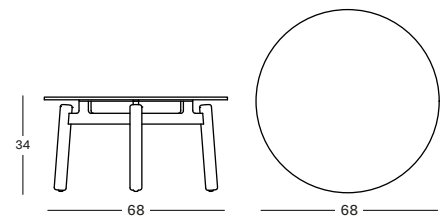

Top Ceramic

Portland
K003