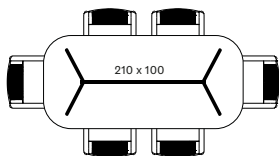

DAVID COLLECTION

DAVID DINING ARMCHAIR GD091 € 650

- Polypropylene rope on a stained brushed teak frame.

CUSHION	CAT. B	CAT. C	CAT. G	COM
Seat cushion 4 cm quick dry foam fabric usage QE212: 65 cm	QB212	QC212	QG212	QE212
	€ 120	€ 130	€ 155	€ 120

Frame Teak

Seat Polypropylene rope

QUICK SHIP SET SAVANE COCONUT GD091W092S048QSS1 € 780

1. Set including:
2. 1x David dining chair in Aged Teak
   - 1x seat cushion in Savane Coconut S2222 (cat. C) with contrast piping in London Stone S0808 (cat. B)

PROTECTIVE COVER PC001 € 195

DAVID DINING TABLE

- Stained brushed teak base with a Flint ceramic table top.

DINING TABLE 210X100 GT056 € 4250

DINING TABLE 280X106 GT057 € 4750

Frame Teak

Top Ceramic