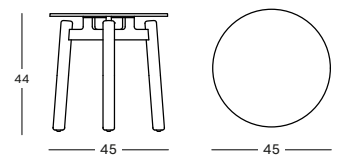

Seat Polypropylene rope

Anthracite
S026

Frame Teak

Untreated teak
W002

Top Ceramic

Portland
K003

LENTO COLLECTION by Bertrand Lejoly

LENTO MODULAR CORNER € 2050