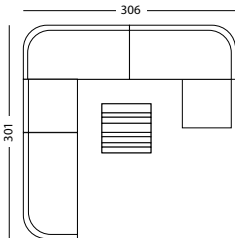

LEO MODULAR SET 5 LEFT	CAT. B	CAT. C	CAT. G	COM

1. Set including:
2. 2x Leo modular corner right seat & back cushions
   - 1x Leo modular corner left seat & back cushions
   - 1x Leo modular center seat & back cushions
   - 1x Leo modular coffee table
   - 1x Leo modular footrest 1x seat cushion

€ 10755	€ 11039	€ 11770	€ 10755

PROTECTIVE COVER PC018	€ 1250