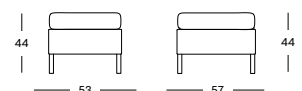

GLASS FOR DOVILE FOOTREST GL030 € 100

CUSHION	CAT. B	CAT. C	CAT. G	COM
Seat cushion 12 cm polyether foam fabric usage CE029: 65 cm	CB029 € 180	CC029 € 198	CG029 € 220	CE029 € 180

OUTDOOR LLOYD LOOM COLLECTION