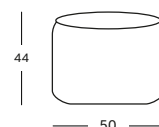

RUGS

CLIFF

- High-performance rug made of polyester fibre.

CLAY 170X240 GR001L004 € 670

CLAY 200X300 GR002L004 € 970

CLAY 250X350 GR003L004 € 1400

TOUNDRA

- High-performance rug made of polyester fibre.

SAHARA 170X240 GR001L002 € 615

SAHARA 200X300 GR002L002 € 900

SAHARA 250X350 GR003L002 € 1300

Rug Cliff

Toundra

POUFFES

OTTO GC001 € 490

- Handmade outer cover of polypropylene rope fibres. Inner cover made out of breathable polyester, filled with polystyrene beads.

OTTO FILLING GC001U000 € 260

- Inner cover made out of breathable polyester, filled with polystyrene beads.

OLAF

- Outer cover available in all Vincent Sheppard fabrics. See page 13.
- Inner cover made out of breathable polyester, filled with polystyrene beads.

DIA 50 PF001	CAT. B	CAT. C	CAT. G	COM
Polystyrene beads & fibre fabric usage PF001E: 110 cm	PF001B	PF001C	PF001G	PF001E
	€ 560	€ 580	€ 620	€ 560

DIA 80 PF002	CAT. B	CAT. C	CAT. G	COM
Polystyrene beads & fibre fabric usage PF002E: 200 cm	PF002B	PF002C	PF002G	PF002E
	€ 750	€ 800	€ 850	€ 750

Pouffe Crochet

Pouffe Fabric

All fabrics
see page 13