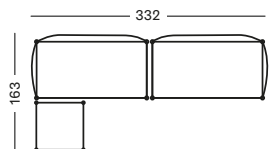

LENTO MODULAR SET 7

1. Set including:
2. 1x Lento modular corner right seat & back cushions
   - 1x Lento modular corner left seat & back cushions
   - 1x Lento modular ottoman seat cushion

CAT. B   CAT. C   CAT. G   COM

€ 7900   € 8130   € 8445   € 7900

PROTECTIVE COVER PC041

€ 740