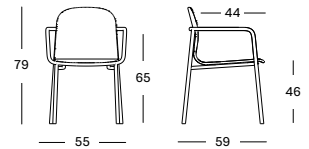

SIDE TABLE DIA 37 GT070 € 300

COFFEE TABLE 123X55 GT071 € 800

Frame Aluminium

Seat Wicker

Base Aluminium

Top Teak

Base Aluminium

Top Teak