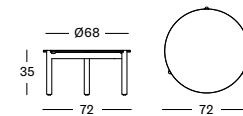

ODA SIDE TABLE DIA 45 GT149

- Solid untreated teak frame with a ceramic top (12 mm).

FLINT CERAMIC TOP	€ 898
SHARDS CERAMIC TOP	€ 825
PORTLAND CERAMIC TOP	€ 825

ODA COFFEE TABLE DIA 68 GT150

- Solid untreated teak frame with a ceramic top (12 mm).

FLINT CERAMIC TOP	€ 998
SHARDS CERAMIC TOP	€ 925
PORTLAND CERAMIC TOP	€ 925

ODA COFFEE TABLE DIA 90 GT151

- Solid untreated teak frame with ceramic top (12 mm).

FLINT CERAMIC TOP	€ 1275
SHARDS CERAMIC TOP	€ 1175
PORTLAND CERAMIC TOP	€ 1175

ODA COFFEE TABLE 129X53 GT147

- Solid untreated teak frame with a ceramic top (12 mm).

FLINT CERAMIC TOP	€ 1550
SHARDS CERAMIC TOP	€ 1400
PORTLAND CERAMIC TOP	€ 1400

Frame Teak

Top Ceramic