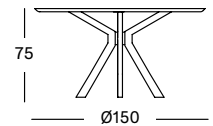

Frame/Top Teak

Untreated Teak
W002