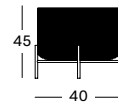

SMALL DIA 29X36H GA901 € 250

MEDIUM DIA 40X45H GA902 € 315

LARGE DIA 29X65H GA903 € 330

Frame Steel

Black
M007

Basket HDPE wicker

Black
S010

ROZY SIDE & COFFEE TABLE