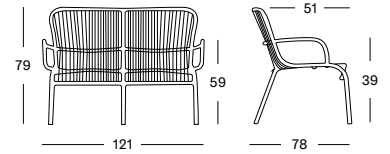

SOFA BLACK € 950

SOFA ROPE € 1098

Frame/Rope Aluminium/Polyethylene fibre

Black
A008S008

Aluminium/Polypropylene rope

Dune White
A045S045

Taupe
A011S011

Fossil Grey
A033S033