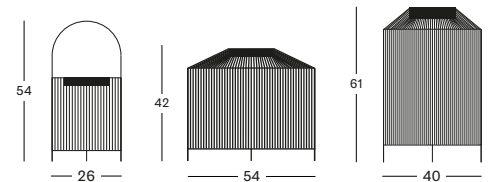

Black
M007

Rope Polypropylene

Fossil Grey
S033

MORA SMALL LAMP WITH HANDLE GI006 € 450

MORA MEDIUM LAMP GI005 € 550

MORA LARGE LAMP GI004 € 525

SOLAR MODULE

SOLAR MODULE PRLAM0044 € 200