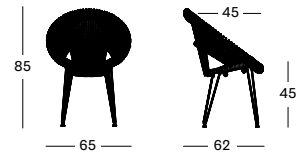

PROTECTIVE COVER PC002 € 250

Frame Steel

Black
M007

Seat Wicker

Black
S010

Camel
S022

Frame Steel

Black
M007