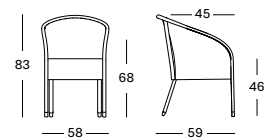

Frame/Seat Synthetic wicker

Old Lace
S007