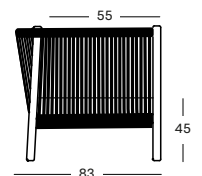

Frame Teak

Untreated teak
W002

Seat Polypropylene rope

Anthracite
S026

Frame Teak

Untreated teak
W002

Seat Polypropylene rope

Anthracite
S026