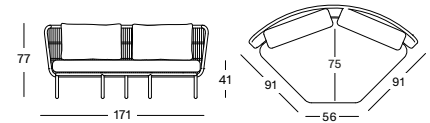

KODO MODULAR CORNER GC161 € 2325

CUSHIONS	CAT. B	CAT. C	CAT. G	COM
1 Seat + 2 back cushions 14 cm quick dry foam polyester fibre filling fabric usage QE412: 370 cm	QB412 € 1055	QC412 € 1130	QG412 € 1198	QE412 € 1055

Corner