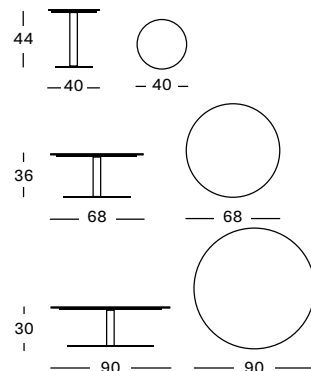

ALU TOP DIA 87	€ 1125
FLINT CERAMIC TOP DIA 90	€ 2250
SHARDS CERAMIC TOP DIA 90	€ 1998
PORTLAND CERAMIC TOP DIA 90	€ 1998

Frame Aluminium

Top Aluminium

Ceramic

ALU TOP

CERAMIC TOP

KODO COLLECTION by Studio Segers