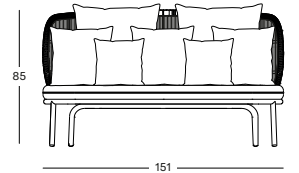

Seat Polypropylene rope