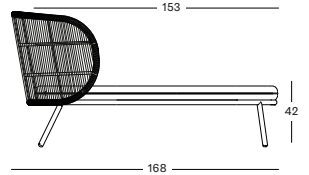

Seat Polypropylene rope