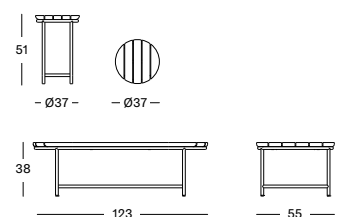

SIDE TABLE DIA 37 GT070 € 300

COFFEE TABLE 123X55 GT071 € 800

Frame Aluminium

Seat Wicker

Base Aluminium

Top Teak

Base Aluminium

Top Teak