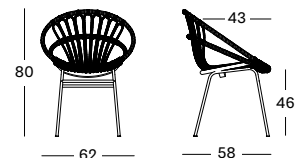

Seat Wicker

Black
S010

Camel
S022