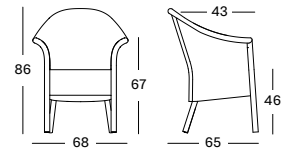

PROTECTIVE COVER PC001 € 195