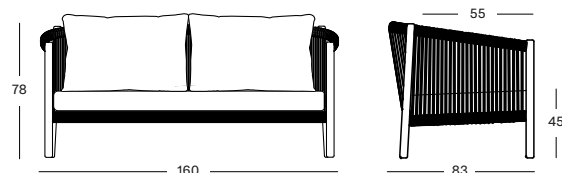

LENTO COLLECTION by Bertrand Lejoly

LENTO LOUNGE SOFA 2.5S GC137 € 2150

- Polypropylene rope on a powder coated aluminium frame with teak legs.

CUSHION COMBI 1	CAT. B	CAT. C	CAT. G	COM
1 Seat + 2 back cushions 12 cm quick dry foam polyester fibre filling fabric usage QE381: 400 cm	QB381	QC381	QG381	QE381
	€ 1170	€ 1235	€ 1345	€ 1170

CUSHION COMBI 2	CAT. B	CAT. C	CAT. G	COM
Seat + wing cushion 12 cm quick dry foam polyester fibre filling fabric usage QE382: 500 cm	QB382	QC382	QG382	QE382
	€ 1210	€ 1285	€ 1400	€ 1210

Frame Teak

Seat Polypropylene rope

QUICK SHIP SET COMBI 1 STONE GC137W002S026QSS1 € 3495

1. Set including:
2. 1x Lento lounge sofa 2,5S in untreated teak
   - 1x seat cushion and 2x back cushion in Stone T0202 (cat. G)

QUICK SHIP SET COMBI 2 STONE GC137W002S026QSS2 € 3550

1. Set including:
2. 1x Lento lounge sofa 2,5S in untreated teak
   - 1x seat cushion and 1x wing cushion in Stone T0202 (cat. G)