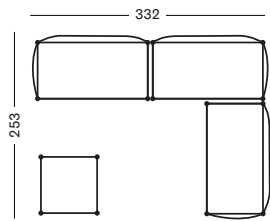

CAT. B CAT. C CAT. G COM

€ 7510 € 7700 € 7950 € 7510

PROTECTIVE COVER PC038

€ 1050

LENTO COLLECTION by Bertrand Lejoly

LENTO MODULAR SET 5

- Set including:
- 1x Lento modular corner right seat & back cushions
 - 2x Lento modular corner left seat & back cushions
 - 1x Lento modular ottoman seat cushion