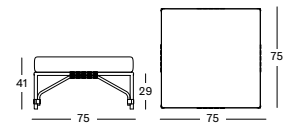

Frame/Seat Synthetic wicker

Off white
S003