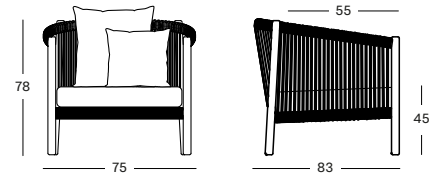

LENTO COLLECTION by Bertrand Lejoly

LENTO LOUNGE CHAIR GC139 € 1275

- Polypropylene rope on a powder coated aluminium frame with teak legs.

CUSHION COMBI 1	CAT. B	CAT. C	CAT. G	COM
Seat cushion 12 cm quick dry foam fabric usage QE324: 140 cm	QB324 € 430	QC324 € 450	QG324 € 485	QE324 € 430
Deco 40x40 polyester fibre filling	CB092 € 85	CC092 € 96	CG092 € 110	CE092 € 85
Deco 50x50 polyester fibre filling	CB115 € 96	CC115 € 110	CG115 € 122	CE115 € 96

CUSHION COMBI 2	CAT. B	CAT. C	CAT. G	COM
Seat + wing cushion 12 cm quick dry foam polyester fibre filling fabric usage QE380: 295 cm	QB380 € 728	QC380 € 765	QG380 € 835	QE380 € 728

Frame Teak

Seat Polypropylene rope

QUICK SHIP SET COMBI 1 STONE GC139W002S026QSS1 € 1952

1. Set including:
2. 1x Lento lounge chair in untreated teak
   - 1x seat cushion in Stone T0202 (cat. G)
   - 1x deco 50x50 in Amber S3030 (cat. B)
   - 1x deco 40x40 in Mustard P0505 (cat. C)

QUICK SHIP SET COMBI 2 STONE GC139W002S026QSS2 € 2110

1. Set including:
2. 1x Lento lounge chair untreated teak
   - 1x seat cushion and 1x wing cushion in Stone T0202 (cat. G)