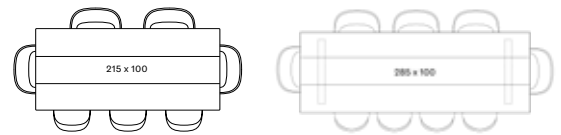

MATTEO COLLECTION

MATTEO DINING TABLE

- Powder coated aluminium frame with an untreated teak top.

DINING TABLE 215X100 GT080 € 3250

DINING TABLE 285X100 GT081 € 3795

Frame Aluminium

Top Teak