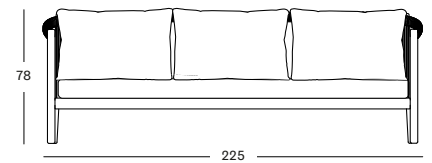

LENTO COLLECTION by Bertrand Lejoly

LENTO LOUNGE SOFA 3S GC138 € 2600

- Polypropylene rope on a powder coated aluminium frame with teak legs.

CUSHIONS	CAT. B	CAT. C	CAT. G	COM
1 Seat + 3 back cushions 12 cm quick dry foam polyester fibre filling fabric usage QE385: 560 cm	QB385	QC385	QG385	QE385
	€ 1600	€ 1715	€ 1830	€ 1600

QUICK SHIP SET STONE GC138W002S026QSS1 € 4430

1. Set including:
2. 1x Lento lounge sofa 3S in untreated teak
   - 1x seat cushion and 3x back cushion in Stone T0202 (cat. G)

PROTECTIVE COVER PC021 € 690

LENTO TABLES

- Powder coated aluminium structure with teak legs and a Portland ceramic top (12 mm).

SIDE TABLE DIA 45 GT116 € 698

COFFEE TABLE DIA 68 GT118 € 925

COFFEE TABLE DIA 90 GT117 € 1175

Frame Teak

Untreated teak
W002

Seat Polypropylene rope

Anthracite
S026