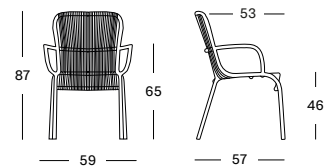

LOOP COLLECTION

LOOP DINING CHAIR GD078

- Black polyethylene fibre on a powder coated aluminium frame.
- Polypropylene rope on a powder coated aluminium frame (Dune White, Taupe, Fossil Grey, Moss, Terracotta).
- Stackable for max. 4 chairs. Handle with care to avoid damage.
- Only available per 2 pieces.

DINING CHAIR BLACK € 390

DINING CHAIR ROPE € 450

PROTECTIVE COVER PC020 (FITS 4 CHAIRS) € 200

Frame/Rope Aluminium/Polyethylene fibre

Aluminium/Polypropylene rope