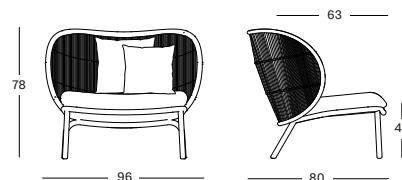

KODO COLLECTION by Studio Segers

KODO LOUNGE CHAIR GC042 € 925

- Polypropylene rope on a powder coated aluminium frame.

CUSHIONS	CAT. B	CAT. C	CAT. G	COM
Seat cushion 12 cm quick dry foam fabric usage QE142: 180 cm	QB142 € 390	QC142 € 415	QG142 € 470	QE142 € 390
Deco 40x40 polyester fibre filling	CB092 € 85	CC092 € 96	CG092 € 110	CE092 € 85
Deco 50x50 polyester fibre filling	CB115 € 96	CC115 € 110	CG115 € 122	CE115 € 96

Frame Aluminium

Seat Polypropylene rope

QUICK SHIP SET FOSSIL GREY ALMOND GC042A033S033QSS1 € 1521

QUICK SHIP SET DUNE WHITE ALMOND GC042A045S045QSS1 € 1521

1. Set including:
2. 1x Kodo lounge chair in Fossil Grey or Dune White
   - 1x seat cushion in Almond P0303 (cat. C)
   - 1x deco cushion 40x40 in Blush S2929 (cat. B)
   - 1x deco cushion 50x50 in Olive Green S2727 (cat. B)

QUICK SHIP SET FOSSIL GREY CARBON BEIGE GC042A033S033QSS2 € 1521

QUICK SHIP SET DUNE WHITE CARBON BEIGE GC042A045S045QSS2 € 1521

1. Set including:
2. 1x Kodo lounge chair in Fossil Grey or Dune White
   - 1x seat cushion in Carbon Beige S2828 (cat. B)
   - 1x deco cushion 40x40 in Coral P0404 (cat. C)
   - 1x deco cushion 50x50 in Spice P0202 (cat. C)

QUICK SHIP SET FOSSIL GREY FIG GREEN GC042A033S033QSS4 € 1535

QUICK SHIP SET DUNE WHITE FIG GREEN GC042A045S045QSS4 € 1535

1. Set including:
2. 1x Kodo lounge chair in Fossil Grey or Dune White
   - 1x seat cushion in Almond P0303 (cat. C)
   - 1x deco cushion 40x40 in Olive Green S2727 (cat. B)
   - 1x deco cushion 50x50 in Fig Green M0303 (cat. C)

PROTECTIVE COVER PC008 € 295