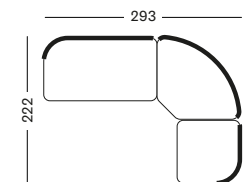

KODO MODULAR SET 5

1. Set including:
2. 1x Kodo Modular 2 seater right seat & back cushions
   - 1x Kodo Modular corner seat & back cushions
   - 1x Kodo Modular 1 seater left seat & back cushion

CAT. B	CAT. C	CAT. G	COM
€ 8755	€ 8930	€ 9063	€ 8755

PROTECTIVE COVER PC027 € 1000