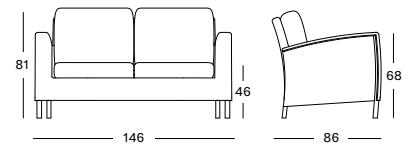

PROTECTIVE COVER PC003 € 350

Frame/Seat Synthetic wicker