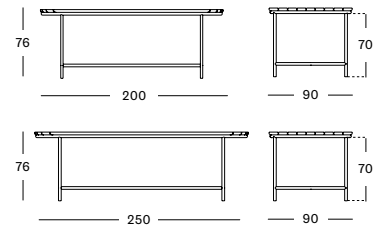

SIDE TABLE DIA 37 GT070 € 300

COFFEE TABLE 123X55 GT071 € 800

Frame Aluminium

Seat Wicker

Base Aluminium

Top Teak

Base Aluminium

Top Teak