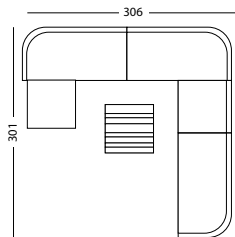

LEO MODULAR SET 5 RIGHT	CAT. B	CAT. C	CAT. G	COM

1. Set including:
2. 1x Leo modular corner right seat & back cushions
   - 2x Leo modular corner left seat & back cushions
   - 1x Leo modular center seat & back cushions
   - 1x Leo modular coffee table
   - 1x Leo modular footrest 1x seat cushion

€ 10755	€ 11039	€ 11770	€ 10755

PROTECTIVE COVER PC019	€ 1250