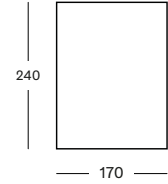

RUGS

CLIFF

- High-performance rug made of polyester fibre.

CLAY 170X240 GR001L004 € 670

CLAY 200X300 GR002L004 € 970

CLAY 250X350 GR003L004 € 1400

TOUNDRA

- High-performance rug made of polyester fibre.

SAHARA 170X240 GR001L002 € 615

SAHARA 200X300 GR002L002 € 900

SAHARA 250X350 GR003L002 € 1300

Rug Cliff

Toundra