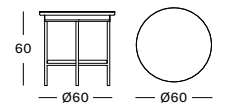

GLASS FOR AVIGNON SIDE TABLE GL001 € 85