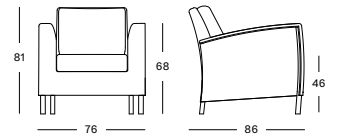

SAFI COLLECTION

SAFI LOUNGE CHAIR GC024 € 915

- Polyethylene wicker on an aluminium frame.

CUSHIONS	CAT. B	CAT. C	CAT. G	COM
Seat + back cushion 12 cm quick dry foam polyester fibre filling fabric usage QE250: 200 cm	QB250	QC250	QG250	QE250
	€ 485	€ 510	€ 630	€ 485

PROTECTIVE COVER PC002 € 250

Frame/Seat Synthetic wicker