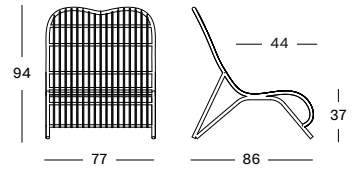

LUCY COLLECTION

LUCY LOUNGE CHAIR GC053 € 845

- Polyethylene wicker on an aluminium frame.

CUSHION	CAT. B	CAT. C	CAT. G	COM
Seat cushion 2 cm polyether foam fabric usage CE170: 175 cm	CB170	CC170	CG170	CE170
	€ 275	€ 300	€ 370	€ 275

PROTECTIVE COVER PC002 € 250

Frame/Seat Synthetic wicker