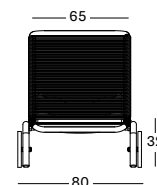

PROTECTIVE COVER PC011 € 350

Frame Aluminium

Frame Aluminium

Seat Polypropylene rope

KODO COLLECTION by Studio Segers

KODO ROUND SIDE TABLE GT141

- Powder coated aluminium frame with an aluminium top or ceramic top (12 mm).