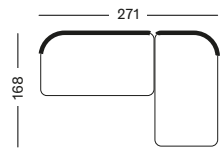

KODO COLLECTION by Studio Segers

KODO MODULAR SET 1

1. Set including:
2. 1x Kodo modular 2 seater right seat & back cushions
   - 1x Kodo modular chaise longue left seat & back cushions

CAT. B	CAT. C	CAT. G	COM
€ 6605	€ 6735	€ 6830	€ 6605

PROTECTIVE COVER PC023 € 950