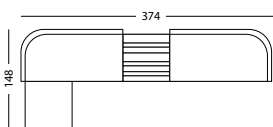

LEO MODULAR SET 3	CAT. B	CAT. C	CAT. G	COM

1. Set including:
2. 1x Leo modular corner left seat & back cushions
   - 1x Leo modular corner right seat & back cushions
   - 1x Leo modular footrest seat cushion
   - 1x Leo modular coffee table

€ 6820	€ 6991	€ 7420	€ 6820

PROTECTIVE COVER PC015	€ 750