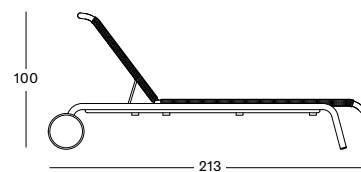

PROTECTIVE COVER PC011 € 350

Frame Aluminium

Frame Aluminium

Seat Polypropylene rope

KODO COLLECTION by Studio Segers

KODO ROUND SIDE TABLE GT141

- Powder coated aluminium frame with an aluminium top or ceramic top (12 mm).