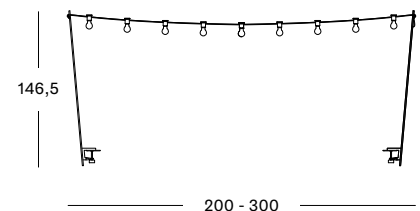

Frame Steel

Black
M007

Details Neoprene Leather

Black

Cognac

SPARE SET OF 9 LED LAMPS FOR LIGHT MY TABLE SE010 € 75

- Class II filament
- G45, Ø 45 mm x 75 mm
- E14, 2W, 2700K Lumen, AC 220V
- Energy label A, 20 000 burning hours