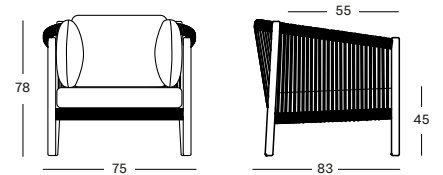

PROTECTIVE COVER PC002 € 250