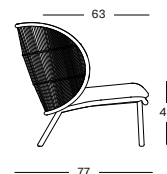

Seat Polypropylene rope

QUICK SHIP SET FOSSIL GREY ALMOND GC043A033S033QSS1 € 2732

QUICK SHIP SET DUNE WHITE ALMOND GC043A045S045QSS1 € 2732

Set including: • 1x Kodo lounge sofa in Fossil Grey or Dune White

- 1x seat cushion in Almond P0303 (cat. C)
- 3x deco cushion 40x40 in Blush S2929 (cat. B)
- 2x deco cushion 50x50 in Olive Green S2727 (cat. B)

QUICK SHIP SET FOSSIL GREY CARBON BEIGE GC043A033S033QSS2 € 2748

QUICK SHIP SET DUNE WHITE CARBON BEIGE GC043A045S045QSS2 € 2748

Set including: • 1x Kodo lounge sofa in Fossil Grey or Dune White

- 1x seat cushion in Carbon Beige S2828 (cat. B)
- 3x deco cushion 40x40 in Coral P0404 (cat. C)
- 2x deco cushion 50x50 in Spice P0202 (cat. C)

QUICK SHIP SET FOSSIL GREY FIG GREEN GC043A033S033QSS4 € 2760

QUICK SHIP SET DUNE WHITE FIG GREEN GC043A045S045QSS4 € 2760

Set including: • 1x Kodo lounge sofa in Fossil Grey or Dune White

- 1x seat cushion in Almond P0303 (cat. C)
- 3x deco cushion 40x40 in Olive Green S2727 (cat. B)
- 2x deco cushion 50x50 in Fig Green M0303 (cat. C)

PROTECTIVE COVER PC003 € 350