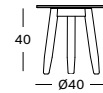

DAVID COLLECTION

DAVID SUNLOUNGER GC092 € 1750

- Polypropylene rope on a stained brushed teak frame.

CUSHION	CAT. B	CAT. C	CAT. G	COM
Seat cushion removable with piping 6 cm quick dry foam fabric usage QE230: 320 cm	QB230	QC230	QG230	QE230
	€ 625	€ 650	€ 798	€ 625

PROTECTIVE COVER PC022 € 450

Frame Teak

Seat Polypropylene rope

DAVID ROUND SIDE & COFFEE TABLES

- Stained brushed teak base with a Flint ceramic table top.

SIDE TABLE DIA 40 GT059 € 595

COFFEE TABLE DIA 68 GT082 € 895

Frame Teak

Top Ceramic

DAVID SIDE & COFFEE TABLES

- Stained brushed teak base with a Flint ceramic table top.

SIDE TABLE 41X41 GT055 € 850

COFFEE TABLE 129X45 GT054 € 1450

COFFEE TABLE 120X120 GT058 € 2898

Frame Teak

Top Ceramic