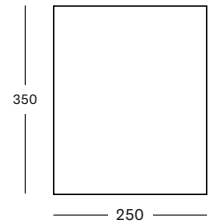

RUGS

CLIFF

- High-performance rug made of polyester fibre.

CLAY 170X240 GR001L004 € 670

CLAY 200X300 GR002L004 € 970

CLAY 250X350 GR003L004 € 1400

TOUNDRA

- High-performance rug made of polyester fibre.

SAHARA 170X240 GR001L002 € 615

SAHARA 200X300 GR002L002 € 900

SAHARA 250X350 GR003L002 € 1300

Rug Cliff

Toundra