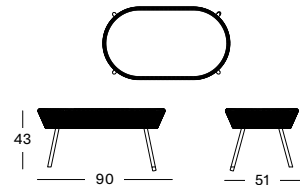

COFFEE TABLE 90X51 ROPE € 635

Frame/Rope Aluminium/Polyethylene fibre

Black
A008S008

Aluminium/Polypropylene rope

Dune White
A045S045

Taupe
A011S011

Fossil Grey
A033S033

LOOP SUNLOUNGER GC078