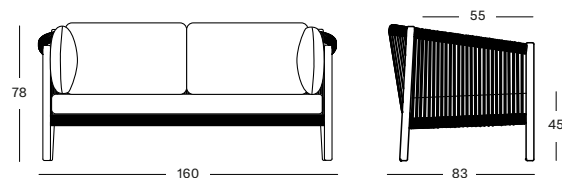

PROTECTIVE COVER PC003 € 350