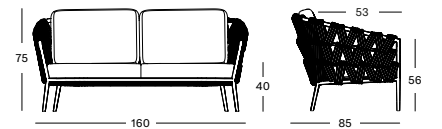

Frame Aluminium

Lava
A013

Seat Acrylic rope

Lava
S013

QUICK SHIP SET ZINC GC035A013S013QSS1 € 2895

- Set including:
- 1x Leo lounge sofa in Lava
 - 2x seat cushion and 2x back cushion in Savane Zinc S2121 (cat. C)