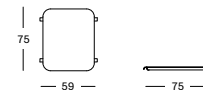

KODO MODULAR CONNECTING SIDE TABLE 75X59 GT148 € 625

- Aluminium powder coated connecting side table between modules.

Connecting side table 75x59