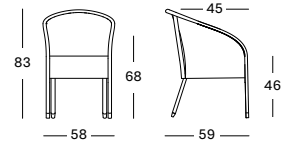

OUTDOOR LLOYD LOOM COLLECTION

NICE DINING CHAIR GD102 € 550

- Treated Lloyd Loom weave on an aluminium frame.
- Should be stored indoors during humid and cold weather.

CUSHIONS	CAT. B	CAT. C	CAT. G	COM
Seat cushion 4 cm polyether foam fabric usage CE002: 65 cm	CB002 € 120	CC002 € 130	CG002 € 155	CE002 € 120

PROTECTIVE COVER PC001 € 195

Frame/Seat Lloyd Loom

All colours
see page 10