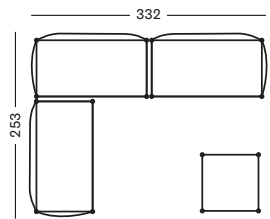

LENTO MODULAR SET 6

1. Set including:
2. 2x Lento modular corner right seat & back cushions
   - 1x Lento modular corner left seat & back cushions
   - 1x Lento modular ottoman seat cushion

CAT. B   CAT. C   CAT. G   COM

€ 11360   € 11695   € 12150   € 11360

PROTECTIVE COVER PC040

€ 1250