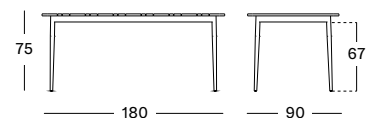

MATTEO COLLECTION

MATTEO DINING TABLE

- Powder coated aluminium frame with an untreated teak top.

DINING TABLE 215X100 GT080 € 3250

DINING TABLE 285X100 GT081 € 3795

Frame Aluminium

Top Teak

MATTEO BENCH

- Powder coated aluminium frame with an untreated teak seat.

BENCH 195X40 GB001 € 1350

BENCH 265X40 GB002 € 2050

Frame Aluminium

Seat Teak

MAX DINING TABLES

MAX DINING TABLES

- Powder coated aluminium structure with an untreated solid teak top or black HPL top.

TEAK TOP 90X90 GT095 € 1400

BLACK HPL TOP 90X90 GT095 € 1795

TEAK TOP 180X90 GT094 € 2050

TEAK TOP 240X100 GT093 € 2750

Frame Aluminium

Top Teak

HPL