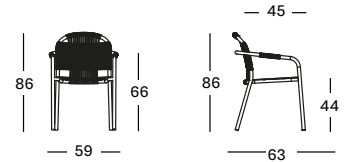

CLEO COLLECTION

CLEO DINING ARMCHAIR GD010 € 550

- Polypropylene rope on a powder coated aluminium frame.
- Stackable for max. 4 chairs. Handle with care to avoid damage.

SAGE GREEN / MISTY DOTS

FOSSIL GREY / MISTY DOTS

DUNE WHITE / DUNE WHITE

CUSHION	CAT. B	CAT. C	CAT. G	COM
Seat cushion 2 cm polyether foam fabric usage QE422: 55 cm	QB422	QC422	QG422	QE422
	€ 130	€ 140	€ 165	€ 130

PROTECTIVE COVER PC001 € 195

CLEO LOUNGE CHAIR GC251 € 698

- Polypropylene rope on a powder coated aluminium frame.
- Stackable for max. 2 chairs. Handle with care to avoid damage.

SAGE GREEN / MISTY DOTS

FOSSIL GREY / MISTY DOTS

DUNE WHITE / DUNE WHITE

CUSHION	CAT. B	CAT. C	CAT. G	COM
Seat cushion 3 cm quick dry foam fabric usage QE426: 60 cm	QB426	QC426	QG426	QE426
	€ 150	€ 165	€ 230	€ 150

PROTECTIVE COVER PC002 € 250

CLEO LOUNGE SOFA GC252 € 1298

- Polypropylene rope on a powder coated aluminium frame.
- Stackable for max. 2 sofas. Handle with care to avoid damage.

SAGE GREEN / MISTY DOTS

FOSSIL GREY / MISTY DOTS

DUNE WHITE / DUNE WHITE

CUSHION	CAT. B	CAT. C	CAT. G	COM
Seat cushion 3 cm quick dry foam fabric usage QE427: 130 cm	QB427	QC427	QG427	QE427
	€ 230	€ 250	€ 345	€ 230

Frame/rope Aluminium/polypropylene