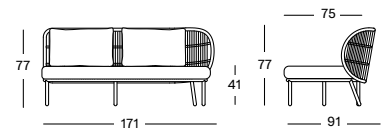

2 Seater Left