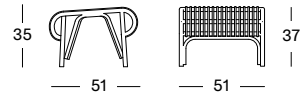

Frame/Seat Synthetic wicker