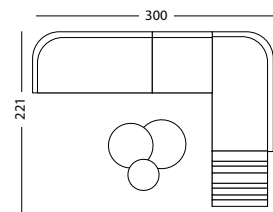

LEO MODULAR SET 2 RIGHT	CAT. B	CAT. C	CAT. G	COM

1. Set including:
2. 2x Leo modular corner right seat & back cushions
   - 1x Leo modular center seat & back cushions
   - 1x Leo modular coffee table
   - 1x Leo side table dia 45
   - 1x Leo coffee table dia 60
   - 1x Leo coffee table dia 70

€ 8470	€ 8656	€ 9145	€ 8470

PROTECTIVE COVER PC014	€ 1100