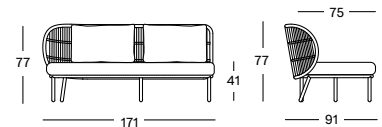

2 Seater Right