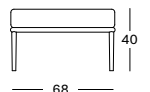

QUICK SHIP SET ZINC GC50A013QSS1 € 785

1. Set including:
2. 1x Leo modular footrest in Lava
   - 1x seat cushion in Savane Zinc S2121 (cat. C)