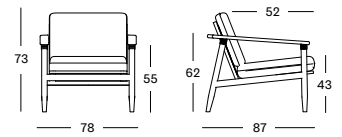

PROTECTIVE COVER PC006 € 425

Frame Teak

Aged Teak
W092

Seat Polypropylene rope

Greige
S048

Frame Teak

Aged Teak
W092

Seat Polypropylene rope