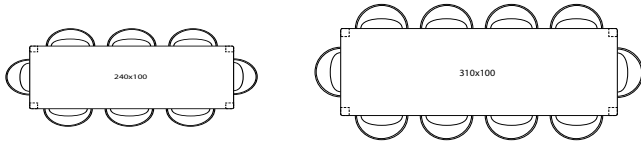

VOLTA DINING TABLE

VOLTA DINING TABLE

- Untreated teak frame with a masai blanco ceramic table top (6 mm).

DINING TABLE 240X100 GT198 € 4595

DINING TABLE 310X100 GT197 € 6395

Frame Teak

Untreated Teak
W002