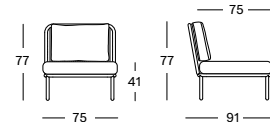

KODO MODULAR

- Polypropylene rope on a powder coated aluminium frame.
- 2 connector pieces included per seating module.

Frame Aluminium

Dune White
A045

Seat Polypropylene rope

Dune White
S045

KODO MODULAR CENTER GC165 € 1080

CUSHIONS	CAT. B	CAT. C	CAT. G	COM
Seat + back cushion 14 cm quick dry foam polyester fibre filling fabric usage QE406: 250 cm	QB406 € 565	QC406 € 598	QG406 € 620	QE406 € 565

Center