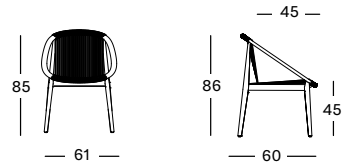

PROTECTIVE COVER PC001 € 195

Base Teak

Untreated teak
W002

Rope Polypropylene

Anthracite
S026

Dune White
S045

FRIDA LOUNGE CHAIR GC250

- Polypropylene rope on an untreated teak frame.