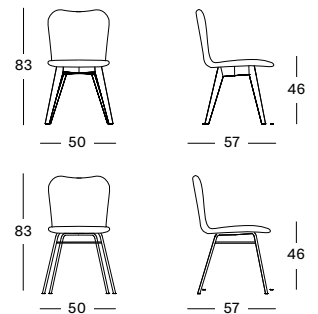

Steel A

Black
0M007

Seat Synthetic wicker

Old Lace
S007

Mocca
S001

Black
S023

GIPSY COLLECTION

GIPSY DINING CHAIR BLACK SLED BASE GD009 € 450