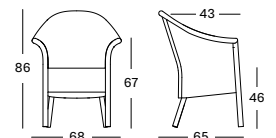

Frame/Seat Synthetic wicker

Old Lace
S007