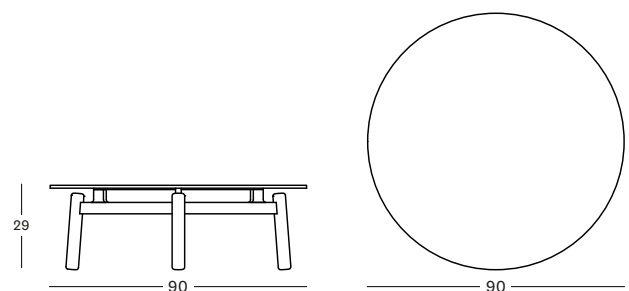

Seat Polypropylene rope

Anthracite
S026

Frame Teak

Untreated teak
W002

Top Ceramic

Portland
K003

LENTO COLLECTION by Bertrand Lejoly

LENTO MODULAR CORNER € 2050