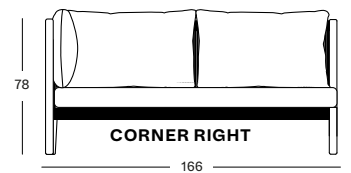

Frame Teak

Untreated teak
W002

Seat Polypropylene rope

Anthracite
S026

Frame Teak

Untreated teak
W002

Seat Polypropylene rope

Anthracite
S026