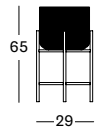

SMALL DIA 29X36H GA901 € 250

MEDIUM DIA 40X45H GA902 € 315

LARGE DIA 29X65H GA903 € 330

Frame Steel

Black
M007

Basket HDPE wicker

Black
S010

ROZY SIDE & COFFEE TABLE