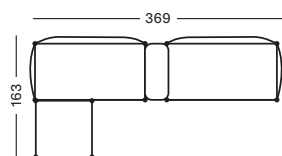

LENTO MODULAR SET 8

1. Set including:
2. 1x Lento modular corner right seat & back cushions
   - 1x Lento modular corner left seat & back cushions
   - 1x Lento modular ottoman seat cushion
   - 1x Lento modular connecting side table with Portland ceramic top

CAT. B   CAT. C   CAT. G   COM

€ 8675   € 8905   € 9220   € 8675

PROTECTIVE COVER PC042

€ 740