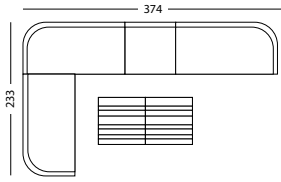

LEO MODULAR SET 4 LEFT	CAT. B	CAT. C	CAT. G	COM

1. Set including:
2. 1x Leo modular corner left seat & back cushions
   - 2x Leo modular corner right seat & back cushions
   - 1x Leo modular center seat & back cushion
   - 2x Leo modular coffee table

€ 10795	€ 11054	€ 11730	€ 10795

PROTECTIVE COVER PC016	€ 1200