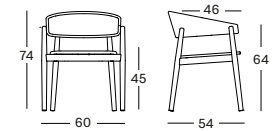

CUSHION	CAT. B	CAT. C	CAT. G	COM
Seat cushion 2 cm polyether foam fabric usage QE185: 60 cm	QB185 € 130	QC185 € 140	QG185 € 165	QE185 € 130

PROTECTIVE COVER PC001 € 195

Frame/Seat Teak

Frame Teak

Seat Wicker