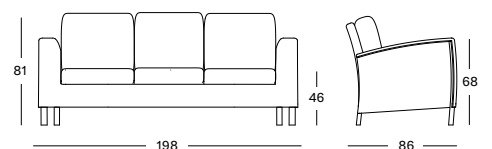

PROTECTIVE COVER PC006 € 425