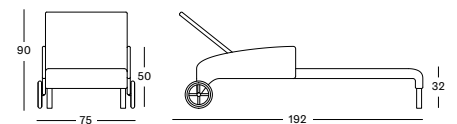

Frame/Seat Synthetic wicker