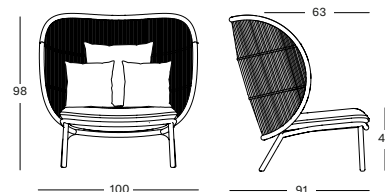

KODO COLLECTION by Studio Segers

KODO COCOON GC044 € 1150

- Polypropylene rope on a powder coated aluminium frame.

CUSHIONS	CAT. B	CAT. C	CAT. G	COM
Seat cushion 12 cm quick dry foam fabric usage QE142: 180 cm	QB142 € 390	QC142 € 415	QG142 € 470	QE142 € 390
Deco 40x40 polyester fibre filling	CB092 € 85	CC092 € 96	CG092 € 110	CE092 € 85
Deco 60x60 polyester fibre filling	CB123 € 112	CC123 € 122	CG123 € 147	CE123 € 112

Frame Aluminium

Seat Polypropylene rope

QUICK SHIP SET COMBI 1 FOSSIL GREY ALMOND GC044A033S033QSS11 € 1847

QUICK SHIP SET COMBI 1 DUNE WHITE ALMOND GC044A045S045QSS11 € 1847

1. Set including:
2. 1x Kodo cocoon in Fossil Grey or Dune White
   - 1x seat cushion in Almond P0303 (cat. C)
   - 2x deco cushion 40x40 in Blush S2929 (cat. B)
   - 1x deco cushion 60x60 in Olive Green S2727 (cat. B)

QUICK SHIP SET COMBI 1 FOSSIL GREY CARBON BEIGE GC044A033S033QSS12 € 1854

QUICK SHIP SET COMBI 1 DUNE WHITE CARBON BEIGE GC044A045S045QSS12 € 1854

1. Set including:
2. 1x Kodo cocoon in Fossil Grey or Dune White
   - 1x seat cushion in Carbon Beige S2828 (cat. B)
   - 2x deco cushion 40x40 in Coral P0404 (cat. C)
   - 1x deco cushion 60x60 in Spice P0202 (cat. C)

QUICK SHIP SET COMBI 1 FOSSIL GREY FIG GREEN GC044A033S033QSS14 € 1857

QUICK SHIP SET COMBI 1 DUNE WHITE FIG GREEN GC044A045S045QSS14 € 1857

1. Set including:
2. 1x Kodo cocoon in Fossil Grey or Dune White
   - 1x seat cushion in Almond P0303 (cat. C)
   - 2x deco cushion 40x40 in Olive Green S2727 (cat. B)
   - 1x deco cushion 60x60 in Fig Green M0303 (cat. C)

PROTECTIVE COVER PC007 € 310