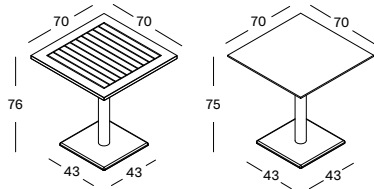

BISTRO COLLECTION

QUADRO 70X70 BI202

- Bistro dining table with a 2 cm untreated teak top or a 1 cm black HPL top and a matt epoxy and black powder coated steel base.
- Other tops available on request with MOQ 20 pcs: up to max 80x80 cm.

TEAK TOP UNTREATED

€ 598

HPL TOP BLACK

€ 895