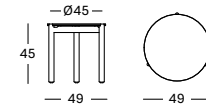

ODA SIDE TABLE DIA 45 GT149

- Solid untreated teak frame with a ceramic top (12 mm).

FLINT CERAMIC TOP	€ 898
SHARDS CERAMIC TOP	€ 825
PORTLAND CERAMIC TOP	€ 825

ODA COFFEE TABLE DIA 68 GT150

- Solid untreated teak frame with a ceramic top (12 mm).

FLINT CERAMIC TOP	€ 998
SHARDS CERAMIC TOP	€ 925
PORTLAND CERAMIC TOP	€ 925

ODA COFFEE TABLE DIA 90 GT151

- Solid untreated teak frame with ceramic top (12 mm).

FLINT CERAMIC TOP	€ 1275
SHARDS CERAMIC TOP	€ 1175
PORTLAND CERAMIC TOP	€ 1175

ODA COFFEE TABLE 129X53 GT147

- Solid untreated teak frame with a ceramic top (12 mm).

FLINT CERAMIC TOP	€ 1550
SHARDS CERAMIC TOP	€ 1400
PORTLAND CERAMIC TOP	€ 1400

Frame Teak

Top Ceramic