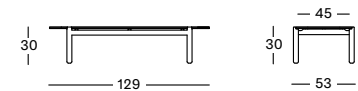

ODA SIDE TABLE DIA 45 GT149

- Solid untreated teak frame with a ceramic top (12 mm).

FLINT CERAMIC TOP	€ 898
SHARDS CERAMIC TOP	€ 825
PORTLAND CERAMIC TOP	€ 825

ODA COFFEE TABLE DIA 68 GT150

- Solid untreated teak frame with a ceramic top (12 mm).

FLINT CERAMIC TOP	€ 998
SHARDS CERAMIC TOP	€ 925
PORTLAND CERAMIC TOP	€ 925

ODA COFFEE TABLE DIA 90 GT151

- Solid untreated teak frame with ceramic top (12 mm).

FLINT CERAMIC TOP	€ 1275
SHARDS CERAMIC TOP	€ 1175
PORTLAND CERAMIC TOP	€ 1175

ODA COFFEE TABLE 129X53 GT147

- Solid untreated teak frame with a ceramic top (12 mm).

FLINT CERAMIC TOP	€ 1550
SHARDS CERAMIC TOP	€ 1400
PORTLAND CERAMIC TOP	€ 1400

Frame Teak

Top Ceramic