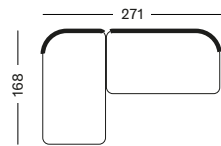

KODO MODULAR SET 2

1. Set including:
2. 1x Kodo modular 2 seater left seat & back cushions
   - 1x Kodo modular chaise longue right seat & back cushions

CAT. B	CAT. C	CAT. G	COM
€ 6605	€ 6735	€ 6830	€ 6605

PROTECTIVE COVER PC024 € 950