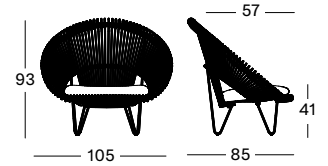

Frame Steel

Black
M007

Seat Wicker

Black
S010

Camel
S022

QUICK SHIP SET CAT. B € 935

- Set including:
- 1x Roy Cocoon in Black or Camel
 - 1x seat cushion in:
 - Black S1515 (cat. B)
 - Canvas S0606 (cat. B)
 - London Stone S0808 (cat. B)
 - Dark Smoke S0909 (cat. B)