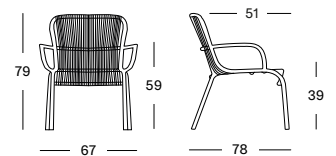

Frame/Rope Aluminium/Polyethylene fibre

Aluminium/Polypropylene rope