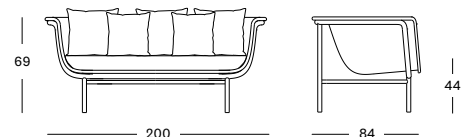

Seat Wicker