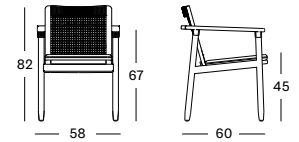

DAVID COLLECTION

DAVID DINING ARMCHAIR GD091 € 650

- Polypropylene rope on a stained brushed teak frame.

CUSHION	CAT. B	CAT. C	CAT. G	COM
Seat cushion 4 cm quick dry foam fabric usage QE212: 65 cm	QB212	QC212	QG212	QE212
	€ 120	€ 130	€ 155	€ 120

Frame Teak

Seat Polypropylene rope

QUICK SHIP SET SAVANE COCONUT GD091W092S048QSS1 € 780

1. Set including:
2. 1x David dining chair in Aged Teak
   - 1x seat cushion in Savane Coconut S2222 (cat. C) with contrast piping in London Stone S0808 (cat. B)

PROTECTIVE COVER PC001 € 195

DAVID DINING TABLE

- Stained brushed teak base with a Flint ceramic table top.

DINING TABLE 210X100 GT056 € 4250

DINING TABLE 280X106 GT057 € 4750

Frame Teak

Top Ceramic