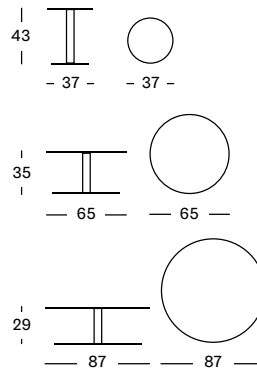

ALU TOP DIA 87	€ 1125
FLINT CERAMIC TOP DIA 90	€ 2250
SHARDS CERAMIC TOP DIA 90	€ 1998
PORTLAND CERAMIC TOP DIA 90	€ 1998

Frame Aluminium

Top Aluminium

Ceramic

ALU TOP

CERAMIC TOP

KODO COLLECTION by Studio Segers