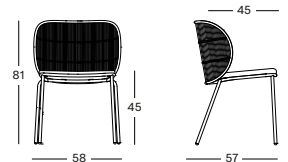

FLINT CERAMIC TOP € 4998

SHARDS CERAMIC TOP € 4250

PORTLAND CERAMIC TOP € 4250

Frame Aluminium

Seat Polypropylene rope

Frame Aluminium

Top Ceramic

KODO MODULAR