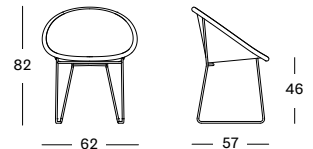

- Canvas S0606 (cat. B) 

- London Stone S0808 (cat. B) 

- Dark Smoke S0909 (cat. B) 

QUICK SHIP SET CAT. C € 556

Set including: • 1x Gipsy dining chair in Black with a black sled base

• 1x seat cushion in Almond P0303 (cat. C) 