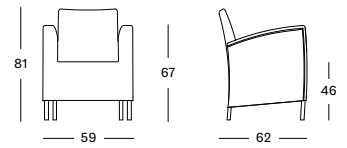

SAFI COLLECTION

SAFI DINING CHAIR GD022 € 625

- Polyethylene wicker on an aluminium frame.

CUSHION	CAT. B	CAT. C	CAT. G	COM
Seat cushion 4 cm polyether foam fabric usage CE233: 60 cm	CB233 € 120	CC233 € 130	CG233 € 165	CE233 € 120

Frame/Seat Synthetic wicker

PROTECTIVE COVER PC001 € 195

SAFI DINING TABLE DIA 120 GT018 € 900

- Polyethylene wicker on an aluminium frame.
- Optional glass top available.