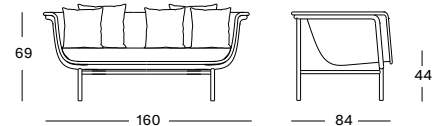

Seat Wicker