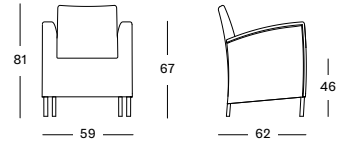

OUTDOOR LLOYD LOOM COLLECTION

DOVILE DINING CHAIR GD122 € 598

- Treated Lloyd Loom weave on an aluminium frame.
- Should be stored indoors during humid and cold weather.

CUSHION	CAT. B	CAT. C	CAT. G	COM
Seat cushion 4 cm polyether foam fabric usage CE022: 60 cm	CB022 € 120	CC022 € 130	CG022 € 165	CE022 € 120

PROTECTIVE COVER PC001 € 195

Frame/Seat Lloyd Loom

All colours
see page 10