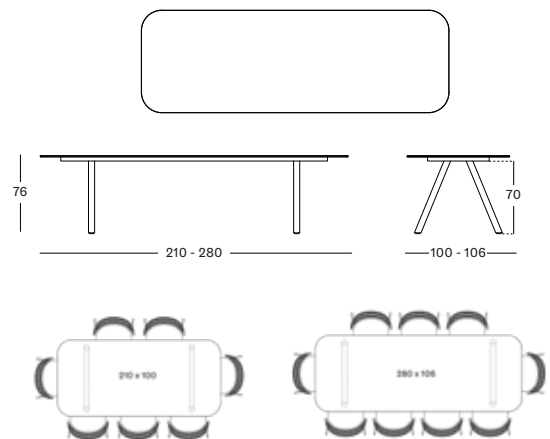

FLINT CERAMIC TOP € 4998

SHARDS CERAMIC TOP € 4250

PORTLAND CERAMIC TOP € 4250

Frame Aluminium

Seat Polypropylene rope

Frame Aluminium

Top Ceramic

KODO MODULAR