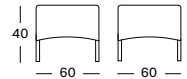

GLASS FOR DOVILE SIDE TABLE GL020 € 85