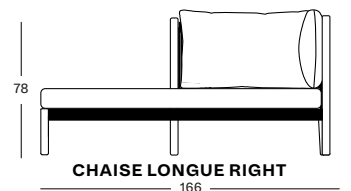

Frame Teak

Untreated teak
W002

Seat Polypropylene rope

Anthracite
S026

Frame Teak

Untreated teak
W002

Seat Polypropylene rope

Anthracite
S026