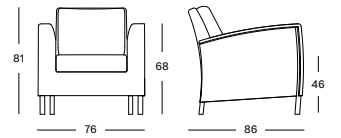

PROTECTIVE COVER PC002 € 250