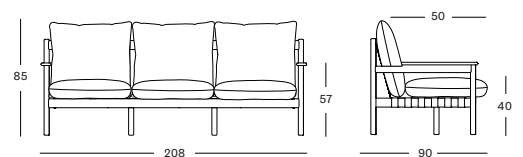

PROTECTIVE COVER PC043 € 600