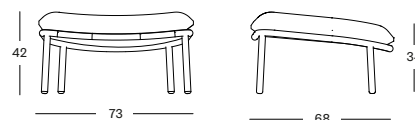

KODO COLLECTION by Studio Segers

KODO FOOTREST GC046 € 380

- Powder coated aluminium frame.

CUSHION	CAT. B	CAT. C	CAT. G	COM
Seat cushion 12 cm quick dry foam fabric usage QE142: 180 cm	QB142	QC142	QG142	QE142
	€ 390	€ 415	€ 470	€ 390

QUICK SHIP SET FOSSIL GREY ALMOND GC046A033QSS1 € 795

QUICK SHIP SET DUNE WHITE ALMOND GC043A045QSS1 € 795

1. Set including:
2. 1x Kodo footrest in Fossil Grey or Dune White
   - 1x seat cushion in Almond P0303 (cat. C)

QUICK SHIP SET FOSSIL GREY CARBON BEIGE GC046A033QSS2 € 770

QUICK SHIP SET DUNE WHITE CARBON BEIGE GC046A045QSS2 € 770

1. Set including:
2. 1x Kodo footrest in Fossil Grey or Dune White
   - 1x seat cushion in Carbon Beige S2828 (cat. B)

PROTECTIVE COVER ON REQUEST

KODO SUNLOUNGER GC083 € 1598

- Polypropylene rope on a powder coated aluminium frame.

CUSHION	CAT. B	CAT. C	CAT. G	COM
Seat cushion removable cover 3 cm polyether foam fabric usage CE227: 270 cm	CB227	CC227	CG227	CE227
	€ 265	€ 300	€ 400	€ 265

PROTECTIVE COVER PC011 € 350

Frame Aluminium