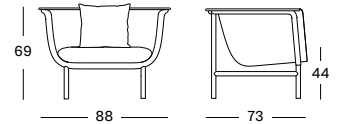

Seat Wicker