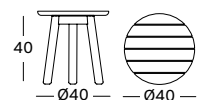

ANTON SIDE & COFFEE TABLE

- Untreated solid teak base with a teak table top.

SIDE TABLE DIA 40 GT184 € 315

COFFEE TABLE DIA 70 GT187 € 500

Frame/Top Teak

Untreated teak
W002