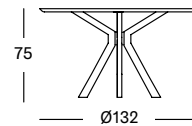

Frame/Top Teak

Untreated Teak
W002