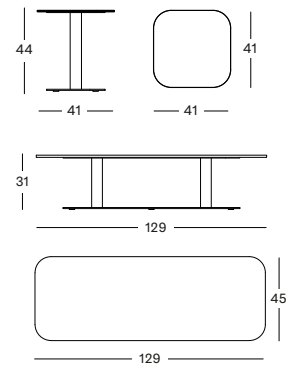

Frame Aluminium

Top Aluminium

Ceramic

ALU TOP

CERAMIC TOP

KODO COLLECTION by Studio Segers

KODO DAYBED GC082 € 2250

- Polypropylene rope on a powder coated aluminium frame.