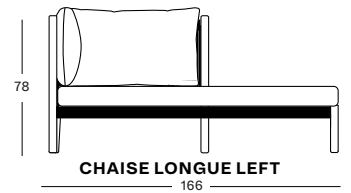

Frame Teak

Untreated teak
W002

Seat Polypropylene rope

Anthracite
S026

Frame Teak

Untreated teak
W002

Seat Polypropylene rope

Anthracite
S026