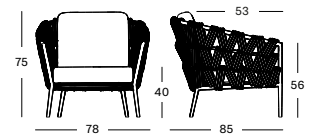

LEO COLLECTION

LEO LOUNGE CHAIR GC034 € 1200

- Acrylic rope on a powder coated aluminium frame.

CUSHIONS	CAT. B	CAT. C	CAT. G	COM
Seat + back cushion 12 cm quick dry foam polyester fibre filling fabric usage QE071: 180 cm	QB071	QC071	QG071	QE071
	€ 380	€ 400	€ 500	€ 380

Frame Aluminium

Lava
A013

Seat Acrylic rope

Lava
S013

QUICK SHIP SET ZINC GC034A013S013QSS1 € 1600

1. Set including:
2. 1x Leo lounge chair in Lava
   - 1x seat cushion and 1x back cushion in Savane Zinc S2121 (cat. C)

PROTECTIVE COVER PC002 € 250

LEO LOUNGE SOFA GC035 € 1975

- Acrylic rope on a powder coated aluminium frame.

CUSHIONS	CAT. B	CAT. C	CAT. G	COM
2 Seat + 2 back cushions 12 cm quick dry foam polyester fibre filling fabric usage QE072: 350 cm	QB072	QC072	QG072	QE072
	€ 860	€ 920	€ 1160	€ 860

Frame Aluminium

Lava
A013

Seat Acrylic rope

Lava
S013

QUICK SHIP SET ZINC GC035A013S013QSS1 € 2895

1. Set including:
2. 1x Leo lounge sofa in Lava
   - 2x seat cushion and 2x back cushion in Savane Zinc S2121 (cat. C)