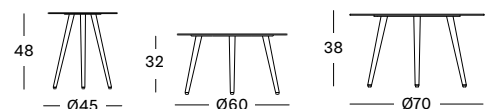

SIDE TABLE DIA 45 GT068 € 330

COFFEE TABLE DIA 60 GT069 € 350

COFFEE TABLE DIA 70 GT072 € 425

Frame Aluminium

Lava
A013