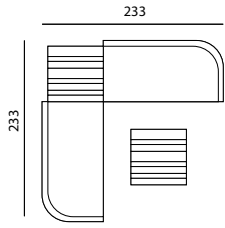

LEO MODULAR SET 1	CAT. B	CAT. C	CAT. G	COM

1. Set including:
2. 1x Leo modular corner left seat & back cushions
   - 1x Leo modular corner right seat & back cushions
   - 2x Leo modular coffee table

€ 6860	€ 7006	€ 7380	€ 6860

This set can be positioned as a left or right corner without any additional items.

PROTECTIVE COVER PC012	€ 1075