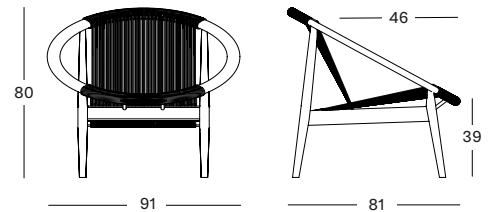

CLEO COLLECTION

CLEO DINING ARMCHAIR GD010 € 550

- Polypropylene rope on a powder coated aluminium frame.
- Stackable for max. 4 chairs. Handle with care to avoid damage.

SAGE GREEN / MISTY DOTS

FOSSIL GREY / MISTY DOTS