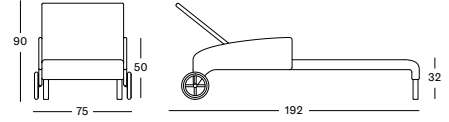

OUTDOOR LLOYD LOOM COLLECTION

DOVILE SUNLOUNGER WITH ARMS GC120 € 1250

- Treated Lloyd Loom weave on an aluminium frame.
- Should be stored indoors during humid and cold weather.

CUSHION	CAT. B	CAT. C	CAT. G	COM
Cushion with piping removable cover 3 cm polyether foam fabric usage CE120: 230 cm	CB120 € 295	CC120 € 325	CG120 € 425	CE120 € 295
Cushion with piping non-removable cover 3 cm polyether foam fabric usage CE020: 240 cm	CB020 € 285	CC020 € 310	CG020 € 398	CE020 € 285

Frame/Seat Lloyd Loom

All colours
see page 10