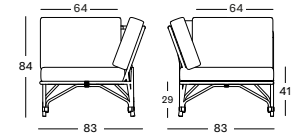

LUCY COLLECTION

LUCY MODULAR CORNER GC054 € 950

- Polyethylene wicker on an aluminium frame.

CUSHIONS	CAT. B	CAT. C	CAT. G	COM
Seat + back cushion 12 cm quick dry foam polyester fibre filling fabric usage QE174: 250 cm	QB174	QC174	QG174	QE174
	€ 545	€ 585	€ 730	€ 545

PROTECTIVE COVER ON REQUEST

LUCY MODULAR CENTER GC055 € 730

- Polyethylene wicker on an aluminium frame.

CUSHIONS	CAT. B	CAT. C	CAT. G	COM
Seat + back cushion 12 cm quick dry foam polyester fibre filling fabric usage QE175: 235 cm	QB175	QC175	QG175	QE175
	€ 475	€ 530	€ 685	€ 475

PROTECTIVE COVER ON REQUEST

LUCY MODULAR FOOTREST GT062 € 535

- Polyethylene wicker on an aluminium frame.

CUSHION	CAT. B	CAT. C	CAT. G	COM
Seat cushion 12 cm quick dry foam fabric usage QE178: 165 cm	QB178	QC178	QG178	QE178
	€ 298	€ 320	€ 390	€ 298

PROTECTIVE COVER ON REQUEST

LUCY MODULAR COFFEE TABLE GT062 € 535

- Polyethylene wicker on a an aluminium frame.
- Optional glass top available.

GLASS FOR LUCY MODULAR COFFEE TABLE GL032 € 115

Frame/Seat Synthetic wicker

Off white
S003