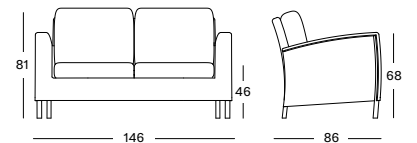

PROTECTIVE COVER PC003 € 350