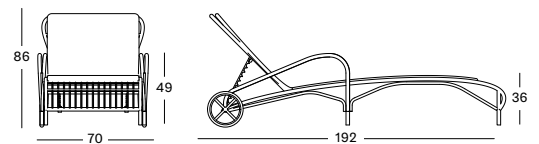

Off white
S003

LUCY COLLECTION

LUCY MODULAR CORNER GC054 € 950

- Polyethylene wicker on an aluminium frame.

CUSHIONS	CAT. B	CAT. C	CAT. G	COM
Seat + back cushion 12 cm quick dry foam polyester fibre filling fabric usage QE174: 250 cm	QB174	QC174	QG174	QE174
	€ 545	€ 585	€ 730	€ 545