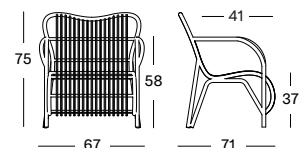

Frame/Seat Synthetic wicker

Off white
S003