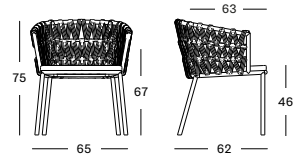

LEO COLLECTION

LEO DINING CHAIR GD075 € 698

- Acrylic rope on a powder coated aluminium frame.

CUSHIONS	CAT. B	CAT. C	CAT. G	COM
Seat + back cushion 4 cm quick dry foam 12 cm polyester fibre filling fabric usage QE387: 110 cm	QB387	QC387	QG387	QE387
	€ 245	€ 270	€ 355	€ 245

Frame Aluminium

Lava
A013

Seat Acrylic rope

Lava
S013

QUICK SHIP SET ZINC GD075A013S013QSS1 € 968

1. Set including:
2. 1x Leo dining chair in Lava
   - 1x seat cushion and 1x back cushion in Savane Zinc S2121 (cat. C)