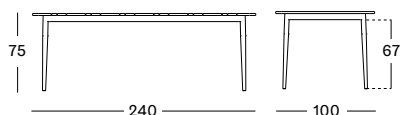

MATTEO COLLECTION

MATTEO DINING TABLE

- Powder coated aluminium frame with an untreated teak top.

DINING TABLE 215X100 GT080 € 3250

DINING TABLE 285X100 GT081 € 3795

Frame Aluminium

Top Teak

MATTEO BENCH

- Powder coated aluminium frame with an untreated teak seat.

BENCH 195X40 GB001 € 1350

BENCH 265X40 GB002 € 2050

Frame Aluminium

Seat Teak

MAX DINING TABLES

MAX DINING TABLES

- Powder coated aluminium structure with an untreated solid teak top or black HPL top.

TEAK TOP 90X90 GT095 € 1400

BLACK HPL TOP 90X90 GT095 € 1795

TEAK TOP 180X90 GT094 € 2050

TEAK TOP 240X100 GT093 € 2750

Frame Aluminium

Top Teak

HPL