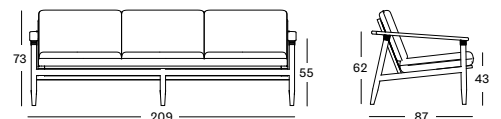

Greige
S048

Frame Teak

Aged Teak
W092

Seat Polypropylene rope

Greige
S048

DAVID COLLECTION

DAVID SUNLOUNGER GC092 € 1750

- Polypropylene rope on a stained brushed teak frame.