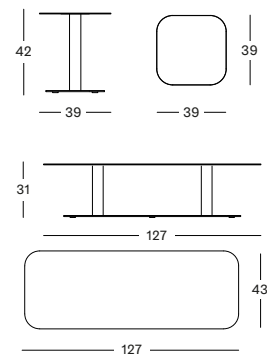

Frame Aluminium

Top Aluminium

Ceramic

ALU TOP

CERAMIC TOP

KODO COLLECTION by Studio Segers

KODO DAYBED GC082 € 2250

- Polypropylene rope on a powder coated aluminium frame.