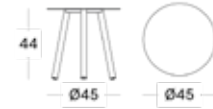

LILLO COLLECTION

LILLO SIDE TABLE DIA 45 GT146 € 275

- Powder coated aluminium frame.

SAGE GREEN

FOSSIL GREY

DUNE WHITE

Frame Aluminium

Sage Green
A046

Fossil Grey
A033

Dune White
A045