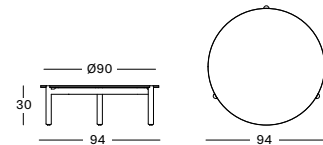

ODA SIDE TABLE DIA 45 GT149

- Solid untreated teak frame with a ceramic top (12 mm).

FLINT CERAMIC TOP	€ 898
SHARDS CERAMIC TOP	€ 825
PORTLAND CERAMIC TOP	€ 825

ODA COFFEE TABLE DIA 68 GT150

- Solid untreated teak frame with a ceramic top (12 mm).

FLINT CERAMIC TOP	€ 998
SHARDS CERAMIC TOP	€ 925
PORTLAND CERAMIC TOP	€ 925

ODA COFFEE TABLE DIA 90 GT151

- Solid untreated teak frame with ceramic top (12 mm).

FLINT CERAMIC TOP	€ 1275
SHARDS CERAMIC TOP	€ 1175
PORTLAND CERAMIC TOP	€ 1175

ODA COFFEE TABLE 129X53 GT147

- Solid untreated teak frame with a ceramic top (12 mm).

FLINT CERAMIC TOP	€ 1550
SHARDS CERAMIC TOP	€ 1400
PORTLAND CERAMIC TOP	€ 1400

Frame Teak

Top Ceramic