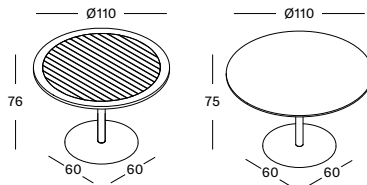

RONDA DIA 110 BI557

- Bistro dining table with a 2 cm untreated teak top or a 1 cm black HPL top and a matt epoxy and black powder coated steel base.
- Other tops available on request with MOQ 20 pcs: up to max dia 120 cm.

TEAK TOP UNTREATED

€ 1198

HPL TOP BLACK

€ 1550