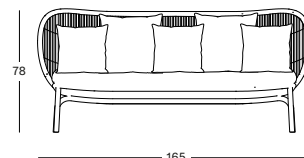

Seat Polypropylene rope

QUICK SHIP SET FOSSIL GREY ALMOND GC043A033S033QSS1 € 2732

QUICK SHIP SET DUNE WHITE ALMOND GC043A045S045QSS1 € 2732

Set including: • 1x Kodo lounge sofa in Fossil Grey or Dune White

- 1x seat cushion in Almond P0303 (cat. C)
- 3x deco cushion 40x40 in Blush S2929 (cat. B)
- 2x deco cushion 50x50 in Olive Green S2727 (cat. B)

QUICK SHIP SET FOSSIL GREY CARBON BEIGE GC043A033S033QSS2 € 2748

QUICK SHIP SET DUNE WHITE CARBON BEIGE GC043A045S045QSS2 € 2748

Set including: • 1x Kodo lounge sofa in Fossil Grey or Dune White

- 1x seat cushion in Carbon Beige S2828 (cat. B)
- 3x deco cushion 40x40 in Coral P0404 (cat. C)
- 2x deco cushion 50x50 in Spice P0202 (cat. C)

QUICK SHIP SET FOSSIL GREY FIG GREEN GC043A033S033QSS4 € 2760

QUICK SHIP SET DUNE WHITE FIG GREEN GC043A045S045QSS4 € 2760

Set including: • 1x Kodo lounge sofa in Fossil Grey or Dune White

- 1x seat cushion in Almond P0303 (cat. C)
- 3x deco cushion 40x40 in Olive Green S2727 (cat. B)
- 2x deco cushion 50x50 in Fig Green M0303 (cat. C)

PROTECTIVE COVER PC003 € 350