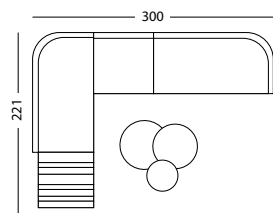

- Set including:
- 2x Leo modular corner left seat & back cushions
 - 1x Leo modular center 1x seat & back cushions
 - 1x Leo modular coffee table
 - 1x Leo side table dia 45
 - 1x Leo coffee table dia 60
 - 1x Leo coffee table dia 70