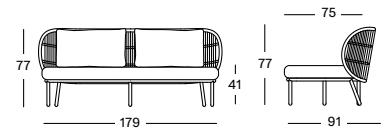

Frame Aluminium

Seat Polypropylene rope

QUICK SHIP SET FOSSIL GREY ALMOND GC060A033S033QSS1 **€ 3418**

QUICK SHIP SET DUNE WHITE ALMOND GC060A045S045QSS1 **€ 3418**

- Set including:
- 1x Kodo deep sofa in Fossil Grey or Dune White
 - 1x seat cushion and 2x back cushion in Almond P0303 (cat. C) 