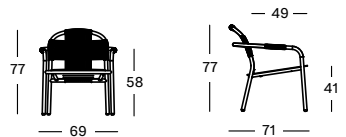

Frame/rope Aluminium/polypropylene