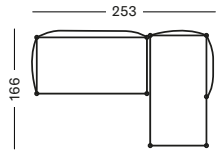

Top Ceramic

Portland
K003

LENTO COLLECTION by Bertrand Lejoly

LENTO MODULAR SET 1

- Set including:
- 1x Lento modular corner right seat & back cushions
 - 1x Lento modular chaise longue left seat & back cushions