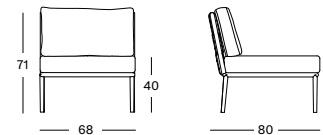

Frame Aluminium

Lava A013

Seat Acrylic rope

Lava S013

Frame Aluminium Teak

Lava A013

Untreated teak W002

LEO MODULAR SET 1	CAT. B	CAT. C	CAT. G	COM
-------------------	--------	--------	--------	-----