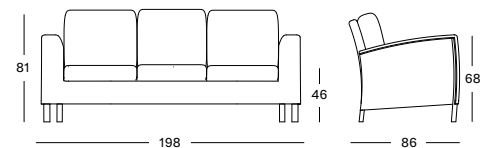

PROTECTIVE COVER PC006 € 425

Frame/Seat Synthetic wicker