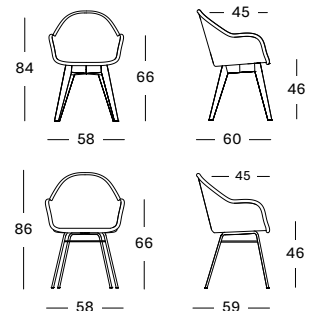

PROTECTIVE COVER PC001 € 195

Frame Teak Steel

Seat Polypropylene rope