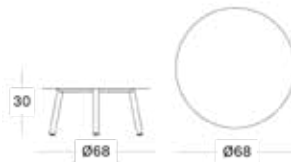

DUNE WHITE

LILLO COFFEE TABLE DIA 68 GT145 € 425

- Powder coated aluminium frame.

SAGE GREEN

FOSSIL GREY

DUNE WHITE

LOOP COLLECTION

LOOP DINING CHAIR GD078