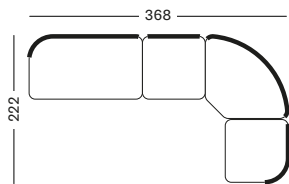

KODO COLLECTION by Studio Segers

KODO MODULAR SET 7

CAT. B CAT. C CAT. G COM

1. Set including:
2. 1x Kodo Modular 2 seater right seat & back cushion
   - 1x Kodo Modular center seat & back cushion
   - 1x Kodo Modular corner seat & back cushions
   - 1x Kodo Modular 1 seater left seat & back cushions

€ 10400 € 10608 € 10763 € 10400

PROTECTIVE COVER PC029

€ 1100