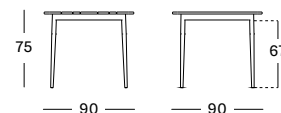

MATTEO COLLECTION

MATTEO DINING TABLE

- Powder coated aluminium frame with an untreated teak top.

DINING TABLE 215X100 GT080 € 3250

DINING TABLE 285X100 GT081 € 3795

Frame Aluminium

Top Teak

MATTEO BENCH

- Powder coated aluminium frame with an untreated teak seat.

BENCH 195X40 GB001 € 1350

BENCH 265X40 GB002 € 2050

Frame Aluminium

Seat Teak

MAX DINING TABLES

MAX DINING TABLES

- Powder coated aluminium structure with an untreated solid teak top or black HPL top.

TEAK TOP 90X90 GT095 € 1400

BLACK HPL TOP 90X90 GT095 € 1795

TEAK TOP 180X90 GT094 € 2050

TEAK TOP 240X100 GT093 € 2750

Frame Aluminium

Top Teak

HPL