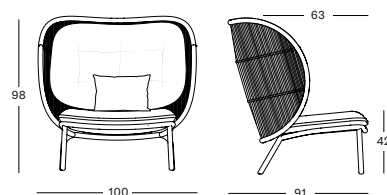

KODO COLLECTION by Studio Segers

KODO COCOON GC044 € 1150

- Polypropylene rope on a powder coated aluminium frame.

CUSHIONS	CAT. B	CAT. C	CAT. G	COM
Seat cushion 12 cm quick dry foam fabric usage QE142: 180 cm	QB142 € 390	QC142 € 415	QG142 € 470	QE142 € 390
Back cushion polyester fibre filling fabric usage CE144: 210 cm	QB144 € 315	QC144 € 345	QG144 € 400	QE144 € 315
Deco 35x50 polyester fibre filling	CB114 € 87	CC114 € 98	CG114 € 112	CE114 € 87

Frame Aluminium

Seat Polypropylene rope

QUICK SHIP SET COMBI 2 FOSSIL GREY ALMOND GC044S033QSS21 € 1997

QUICK SHIP SET COMBI 2 DUNE WHITE ALMOND GC044S045QSS21 € 1997

Set including: • 1x Kodo cocoon in Fossil Grey or Dune White

- 1x seat cushion in Almond P0303 (cat. C)
- 1x back cushion in Almond P0303 (cat. C)
- 1x deco cushion 35x50 in Olive Green S2727 (cat. B)

QUICK SHIP SET COMBI 2 FOSSIL GREY CARBON BEIGE GC044S033QSS22 € 1953

QUICK SHIP SET COMBI 2 DUNE WHITE CARBON BEIGE GC044S045QSS22 € 1953

Set including: • 1x Kodo cocoon in Fossil Grey or Dune White

- 1x seat cushion in Carbon Beige S2828 (cat. B)
- 1x back cushion in Carbon Beige S2828 (cat. B)
- 1x deco cushion 35x50 in Spice P0202 (cat. C)

PROTECTIVE COVER PC007 € 310