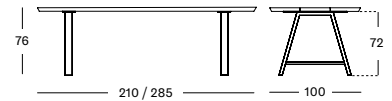

MATTEO COLLECTION

MATTEO DINING TABLE

- Powder coated aluminium frame with an untreated teak top.

DINING TABLE 215X100 GT080 € 3250

DINING TABLE 285X100 GT081 € 3795

Frame Aluminium

Top Teak

MATTEO BENCH

- Powder coated aluminium frame with an untreated teak seat.

BENCH 195X40 GB001 € 1350

BENCH 265X40 GB002 € 2050

Frame Aluminium

Seat Teak

MAX DINING TABLES

MAX DINING TABLES

- Powder coated aluminium structure with an untreated solid teak top or black HPL top.

TEAK TOP 90X90 GT095 € 1400

BLACK HPL TOP 90X90 GT095 € 1795

TEAK TOP 180X90 GT094 € 2050

TEAK TOP 240X100 GT093 € 2750

Frame Aluminium

Top Teak

HPL