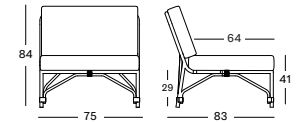

Frame/Seat Synthetic wicker

Off white
S003