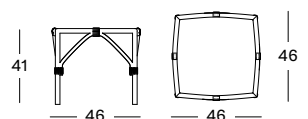

Frame Synthetic wicker

Off white
S003