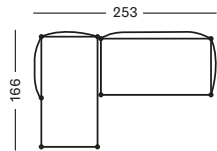

LENTO MODULAR SET 2

1. Set including:
2. 1x Lento modular corner left seat & back cushions
   - 1x Lento modular chaise longue right seat & back cushions

CAT. B CAT. C CAT. G COM

€ 6735 € 6925 € 7175 € 6735

PROTECTIVE COVER PC036

€ 955