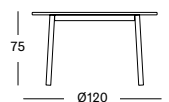

VOLTA DINING TABLE

VOLTA DINING TABLE

- Untreated teak frame with a masai blanco ceramic table top (6 mm).

DINING TABLE 240X100 GT198 € 4595

DINING TABLE 310X100 GT197 € 6395

Frame Teak

Untreated Teak
W002

Top Ceramic

Masai Blanco
K004

NOA DINING TABLE

NOA DINING TABLE

- Untreated teak.

DINING TABLE DIA 90 GT194 € 1698

DINING TABLE DIA 132 GT195 € 2565

DINING TABLE DIA 150 GT196 € 2995

Frame/Top Teak

Untreated Teak
W002

SAM DINING TABLE

SAM DINING TABLE DIA 120 GT190 € 1580

- Untreated teak.

Frame/Top Teak

Untreated Teak
W002

Ø120

Ø120