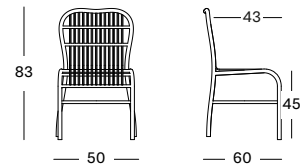

LUCY COLLECTION

LUCY DINING CHAIR GD064 € 440

- Polyethylene wicker on an aluminium frame.
- Stackable (max. 4 chairs / handle with care to avoid damage).

CUSHION	CAT. B	CAT. C	CAT. G	COM
Seat cushion 2 cm polyether foam fabric usage CE165: 60 cm	CB165 € 120	CC165 € 130	CG165 € 155	CE165 € 120
Seat + back cushion 2 cm polyether foam polyester fibre filling fabric usage CE166: 100 cm	CB166 € 215	CC166 € 225	CG166 € 270	CE166 € 215

Frame/Seat Synthetic wicker

Off white
S003