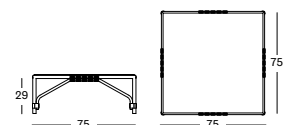

Frame/Seat Synthetic wicker

Off white
S003