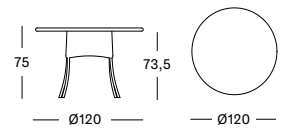

GLASS FOR SAFI DINING TABLE GL003 € 230

Frame/Top Synthetic wicker