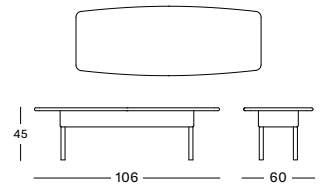

GLASS FOR DOVILE COFFEE TABLE GL009 € 135