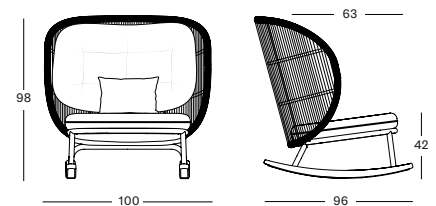

Frame Aluminium

Slats Teak

Seat Polypropylene rope

QUICK SHIP SET COMBI 2 FOSSIL GREY ALMOND GC087A033S033QSS21 € 2297

QUICK SHIP SET COMBI 2 DUNE WHITE ALMOND GC087A045S045QSS21 € 2297

- Set including:
- 1x Kodo rocking chair in Fossil Grey or Dune White
 - 1x seat cushion in Almond P0303 (cat. C)
 - 1x back cushion in Almond P0303 (cat. C)
 - 1x deco cushion 35x50 in Olive Green S2727 (cat. B)