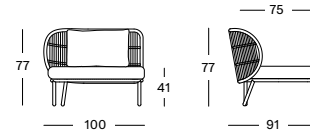

1 Seater Right