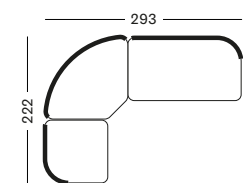

KODO MODULAR SET 6

1. Set including:
2. 1x Kodo Modular 2 seater left seat & back cushions included
   - 1x Kodo Modular corner seat & back cushions
   - 1x Kodo Modular 1 seater right seat & back cushion

CAT. B	CAT. C	CAT. G	COM
€ 8755	€ 8930	€ 9063	€ 8755

PROTECTIVE COVER PC028 € 1000