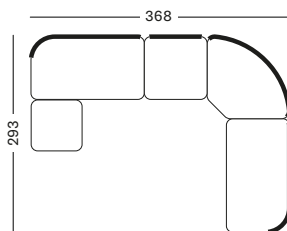

KODO MODULAR SET 9

CAT. B CAT. C CAT. G COM

1. Set including:
2. 1x Kodo Modular 2 seater right seat & back cushion
   - 1x Kodo Modular center seat & back cushion
   - 1x Kodo Modular corner seat & back cushions
   - 1x Kodo Modular 2 seater left seat & back cushions
   - 1x Kodo Modular ottoman seat cushion

€ 12715 € 12963 € 13143 € 12715

PROTECTIVE COVER PC031

€ 1250