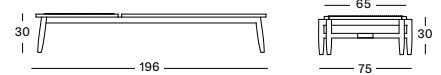

DAVID COLLECTION

DAVID SUNLOUNGER GC092 € 1750

- Polypropylene rope on a stained brushed teak frame.

CUSHION	CAT. B	CAT. C	CAT. G	COM
Seat cushion removable with piping 6 cm quick dry foam fabric usage QE230: 320 cm	QB230	QC230	QG230	QE230
	€ 625	€ 650	€ 798	€ 625

PROTECTIVE COVER PC022 € 450

Frame Teak

Seat Polypropylene rope