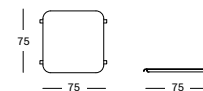

KODO MODULAR CONNECTING SIDE TABLE 75X75 GT140 € 725

- Aluminium powder coated connecting side table between modules.

Connecting side table 75x75