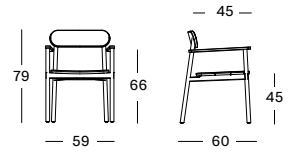

CUSHION	CAT. B	CAT. C	CAT. G	COM
Seat cushion 2 cm polyether foam fabric usage QE185: 60 cm	QB185 € 130	QC185 € 140	QG185 € 165	QE185 € 130

PROTECTIVE COVER PC001 € 195

Frame/Seat Teak

Frame Teak

Seat Wicker