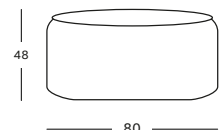

RUGS

CLIFF

- High-performance rug made of polyester fibre.

CLAY 170X240 GR001L004 € 670

CLAY 200X300 GR002L004 € 970

CLAY 250X350 GR003L004 € 1400

TOUNDRA

- High-performance rug made of polyester fibre.

SAHARA 170X240 GR001L002 € 615

SAHARA 200X300 GR002L002 € 900

SAHARA 250X350 GR003L002 € 1300

Rug Cliff

Toundra

POUFFES

OTTO GC001 € 490

- Handmade outer cover of polypropylene rope fibres. Inner cover made out of breathable polyester, filled with polystyrene beads.

OTTO FILLING GC001U000 € 260

- Inner cover made out of breathable polyester, filled with polystyrene beads.

OLAF

- Outer cover available in all Vincent Sheppard fabrics. See page 13.
- Inner cover made out of breathable polyester, filled with polystyrene beads.

DIA 50 PF001	CAT. B	CAT. C	CAT. G	COM
Polystyrene beads & fibre fabric usage PF001E: 110 cm	PF001B	PF001C	PF001G	PF001E
	€ 560	€ 580	€ 620	€ 560

DIA 80 PF002	CAT. B	CAT. C	CAT. G	COM
Polystyrene beads & fibre fabric usage PF002E: 200 cm	PF002B	PF002C	PF002G	PF002E
	€ 750	€ 800	€ 850	€ 750

Pouffe Crochet

Pouffe Fabric

All fabrics
see page 13