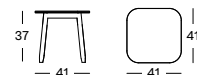

Frame Teak

Aged Teak
W092

Top Ceramic

Flint
K001

DAVID COLLECTION

DAVID DINING ARMCHAIR GD091 € 650

- Polypropylene rope on a stained brushed teak frame.

CUSHION	CAT. B	CAT. C	CAT. G	COM
Seat cushion 4 cm quick dry foam fabric usage QE212: 65 cm	QB212	QC212	QG212	QE212
	€ 120	€ 130	€ 155	€ 120