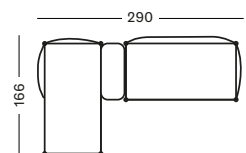

LENTO MODULAR SET 4

1. Set including:
2. 1x Lento modular corner left seat & back cushions
   - 1x Lento modular chaise longue right seat & back cushions
   - 1x Lento modular connecting side table with Portland ceramic top

CAT. B CAT. C CAT. G COM

€ 7510 € 7700 € 7950 € 7510

PROTECTIVE COVER PC038

€ 1050