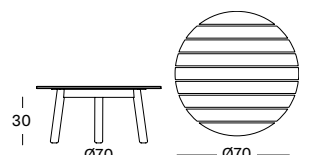

ANTON SIDE & COFFEE TABLE

- Untreated solid teak base with a teak table top.

SIDE TABLE DIA 40 GT184 € 315

COFFEE TABLE DIA 70 GT187 € 500

Frame/Top Teak

Untreated teak
W002