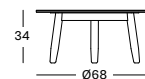

DAVID COLLECTION

DAVID SUNLOUNGER GC092 € 1750

- Polypropylene rope on a stained brushed teak frame.

CUSHION	CAT. B	CAT. C	CAT. G	COM
Seat cushion removable with piping 6 cm quick dry foam fabric usage QE230: 320 cm	QB230	QC230	QG230	QE230
	€ 625	€ 650	€ 798	€ 625

PROTECTIVE COVER PC022 € 450

Frame Teak

Seat Polypropylene rope

DAVID ROUND SIDE & COFFEE TABLES

- Stained brushed teak base with a Flint ceramic table top.

SIDE TABLE DIA 40 GT059 € 595

COFFEE TABLE DIA 68 GT082 € 895

Frame Teak

Top Ceramic

DAVID SIDE & COFFEE TABLES

- Stained brushed teak base with a Flint ceramic table top.

SIDE TABLE 41X41 GT055 € 850

COFFEE TABLE 129X45 GT054 € 1450

COFFEE TABLE 120X120 GT058 € 2898

Frame Teak

Top Ceramic