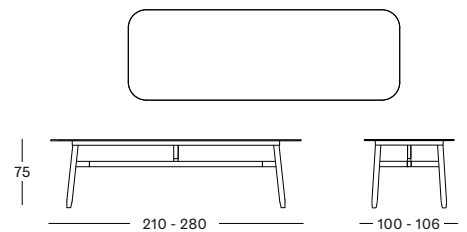

DAVID COLLECTION

DAVID DINING ARMCHAIR GD091 € 650

- Polypropylene rope on a stained brushed teak frame.

CUSHION	CAT. B	CAT. C	CAT. G	COM
Seat cushion 4 cm quick dry foam fabric usage QE212: 65 cm	QB212	QC212	QG212	QE212
	€ 120	€ 130	€ 155	€ 120

Frame Teak

Seat Polypropylene rope

QUICK SHIP SET SAVANE COCONUT GD091W092S048QSS1 € 780

1. Set including:
2. 1x David dining chair in Aged Teak
   - 1x seat cushion in Savane Coconut S2222 (cat. C) with contrast piping in London Stone S0808 (cat. B)

PROTECTIVE COVER PC001 € 195

DAVID DINING TABLE

- Stained brushed teak base with a Flint ceramic table top.

DINING TABLE 210X100 GT056 € 4250

DINING TABLE 280X106 GT057 € 4750

Frame Teak

Top Ceramic