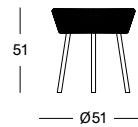

LOOP COFFEE TABLE GT066

- Black polyethylene fibre on powder coated aluminium frame.
- Polypropylene rope on powder coated aluminium frame (Dune White, Taupe, Fossil Grey).

COFFEE TABLE 90X51 BLACK € 540

COFFEE TABLE 90X51 ROPE € 635