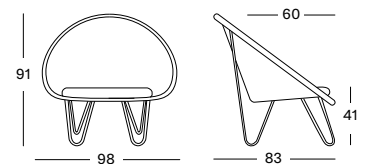

PROTECTIVE COVER PC007 € 310