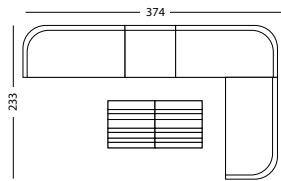

LEO MODULAR SET 4 RIGHT	CAT. B	CAT. C	CAT. G	COM

1. Set including:
2. 2x Leo modular corner left seat & back cushions
   - 1x Leo modular corner right seat & back cushions
   - 1x Leo modular center seat & back cushion
   - 2x Leo modular coffee table

€ 10795	€ 11054	€ 11730	€ 10795

PROTECTIVE COVER PC017	€ 1200