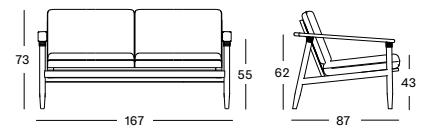

Frame Teak

Seat Polypropylene rope