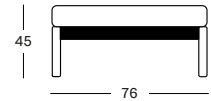

Frame Teak

Untreated teak
W002

Seat Polypropylene rope

Anthracite
S026

QUICK SHIP SET STONE GC144W002S026QSS1 € 1035

Set including: • 1x Lento modular ottoman in untreated teak

- 1x seat cushion in Stone T0202 (cat. G)