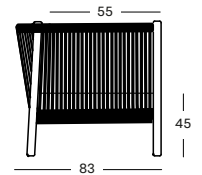

Frame Teak

Untreated teak
W002

Seat Polypropylene rope

Anthracite
S026

Frame Teak

Untreated teak
W002

Seat Polypropylene rope

Anthracite
S026