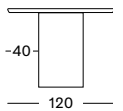

200X120 TA017 € 4950

240X120 TA018 € 5750

275X120 TA019 € 6750

Top/Frame Volcanic mineral

Lunar White
N001

ACHILLE DINING TABLE

ACHILLE

- Rectangular dining table with a natural varnished solid oak top with a straight edge in 1 piece and a black square base.
- All bases can be mounted in 2 different mounting positions depending on the placement of your chairs.
- Custom sizes upon request: max 120 cm width and 300 cm length.