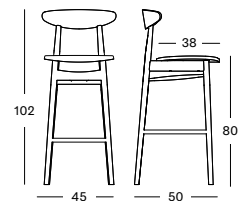

TEO COUNTER & BAR STOOLS

COUNTER STOOL CS015

- Counter stool with a plywood seat.
- Available in black stained beech or natural varnished oak.
- Felt glides.

NEARLY BLACK PLYWOOD SEAT C005 € 575

NATURAL VARNISHED OAK PLYWOOD SEAT C014 € 750

BAR STOOL BS015

- Bar stool with a plywood seat or upholstered seat.
- Available in black stained beech.
- Felt glides.

NEARLY BLACK PLYWOOD SEAT C005 € 595

NEARLY BLACK VEGAN LEATHER SEAT V0202 € 645

Frame Wood

Seat Plywood

Vegan leather