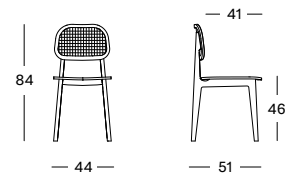

UPHOLSTERY	CAT. B	CAT. C	CAT. D	CAT. G	COM
3 cm polyether foam fabric usage CE287: 55x58 cm	CB287	CC287	CD287	CG287	CE287
	€ 615	€ 635	€ 655	€ 645	€ 615

Frame Wood

Seat Cane

Plywood

Upholstered

Plywood / Cane seat