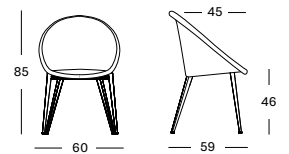

2 cm polyether foam
fabric usage CE077: 60 cm

CAT. B	CAT. C	CAT. D	CAT. G	COM
CB077	CC077	CD077	CG077	CE077
€ 96	€ 106	€ 250	€ 134	€ 96

LILY DINING CHAIRS

STEEL A BASE

OAK BASE

BLACK WOOD BASE

LILY DINING CHAIRS DC035