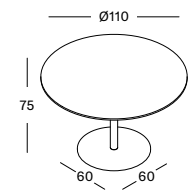

Base Steel

Black
M007

CUSTOM DIMENSIONS ARE AVAILABLE ON REQUEST. MOQ: 20 PCS