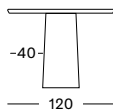

200X120 TA017 € 4950

240X120 TA018 € 5750

275X120 TA019 € 6750

Top/Frame Volcanic mineral

Lunar White
N001

ACHILLE DINING TABLE

ACHILLE

- Rectangular dining table with a natural varnished solid oak top with a straight edge in 1 piece and a black square base.
- All bases can be mounted in 2 different mounting positions depending on the placement of your chairs.
- Custom sizes upon request: max 120 cm width and 300 cm length.