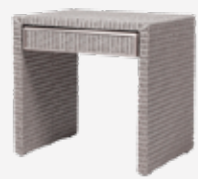

PONG NIGHT TABLE