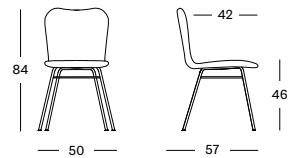

Seat Lloyd Loom

All colours
see page 8