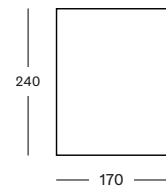

RUGS

CLIFF

- High-performance rug made of polyester fibre.

CLAY 170X240 GR001L004 **€ 670**

CLAY 200X300 GR002L004 **€ 970**

CLAY 250X350 GR003L004 **€ 1400**

TOUNDRA

- High-performance rug made of polyester fibre.

SAHARA 170X240 GR001L002 **€ 615**

SAHARA 200X300 GR002L002 **€ 900**

SAHARA 250X350 GR003L002 **€ 1300**