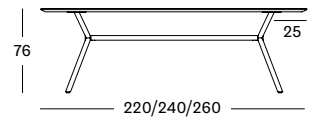

ELIAS DINING TABLE

ELIAS

- Dining table with a natural varnished solid oak top and a black powder coated tubular X-frame.

220X100 TA035 € 3455

240X100 TA036 € 3675

260X100 TA037 € 3998

Top Oak

Natural oak
W011

3 cm solid oak
chamfered edge

Frame Steel

Black
OM003

Tubular
X-frame