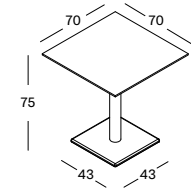

Base Steel

Black
M007

CUSTOM DIMENSIONS ARE AVAILABLE ON REQUEST. MOQ: 20 PCS