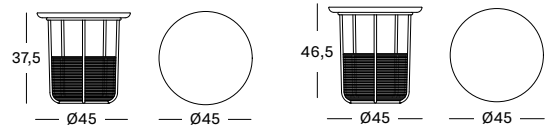

BASKET SIDE TABLE

- Black powder coated steel frame with rattan basket and solid oak top.

SMALL AC002 € 535

MEDIUM AC003 € 555

Frame	Steel	Rattan
	Black M003	Natural I206
Top	Wood	
	Natural oak C016