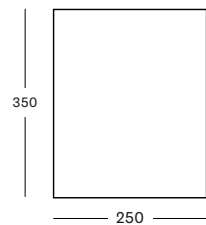

RUGS

CLIFF

- High-performance rug made of polyester fibre.

CLAY 170X240 GR001L004 **€ 670**

CLAY 200X300 GR002L004 **€ 970**

CLAY 250X350 GR003L004 **€ 1400**

TOUNDRA

- High-performance rug made of polyester fibre.

SAHARA 170X240 GR001L002 **€ 615**

SAHARA 200X300 GR002L002 **€ 900**

SAHARA 250X350 GR003L002 **€ 1300**