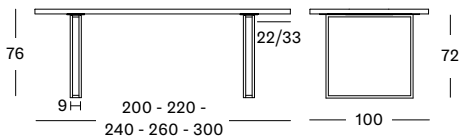

200X100 TA051	€ 3800
220X100 TA052	€ 3975
240X100 TA053	€ 4140
260X100 TA054	€ 4300
300X100 TA055	€ 4700

ALBERT DINING TABLE

ALBERT

- Rectangular dining table with a natural varnished solid oak top with beveled edge in 1 or 2 pieces and a black or white powder coated A-base, black X-base, or black square base.
- All bases can be mounted in 2 different mounting positions depending on the placement of your chairs.
- Custom sizes upon request: max 120 cm width and 300 cm length.