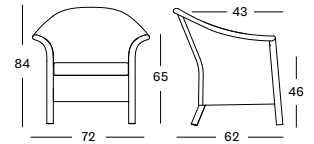

Seat / Frame Lloyd Loom

All colours
see page 8