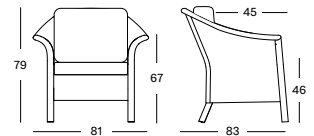

Seat / Frame Lloyd Loom

All colours
see page 8

VICTOR LOUNGE CHAIR CH031

€ 798

- Lloyd Loom on a rattan frame.
- Standard ferrules: chrome.

CUSHIONS	CAT. B	CAT. C	CAT. D	CAT. G	COM
Seat + back 10 cm high resilience foam fabric usage CE201: 190 cm	CB201 € 400	CC201 € 450	CD201 -	CG201 € 475	CE201 € 400