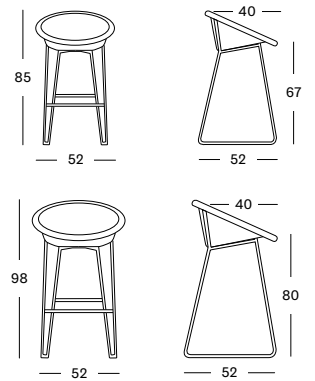

JOE COUNTER & BAR STOOLS

JOE BLACK SLED BASE

- Lloyd Loom seat with a black powder coated steel base.
- Black nylon glides.

COUNTER STOOL BLACK SLED BASE CS005 € 525

BAR STOOL BLACK SLED BASE BS006 € 545

Base Steel

Black
2M003

Seat Lloyd Loom

All colours
see page 8