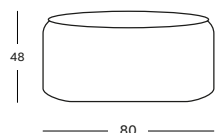

Pouffe Fabric

All fabrics
see page 10 - 11

DIA50 PF001	CAT. B	CAT. C	CAT. D	CAT. G	COM
Polystyrene beads & fibre fabric usage PF001E: 110 cm	PF001B	PF001C	-	PF001G	PF001E
	€ 560	€ 580		€ 620	€ 560

DIA80 PF002	CAT. B	CAT. C	CAT. D	CAT. G	COM
Polystyrene beads & fibre fabric usage PF002E: 200 cm	PF002B	PF002C	-	PF002G	PF002E
	€ 750	€ 800		€ 850	€ 750