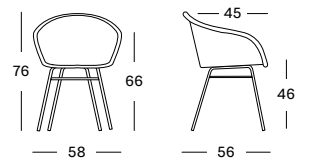

Seat Lloyd Loom

All colours
see page 8