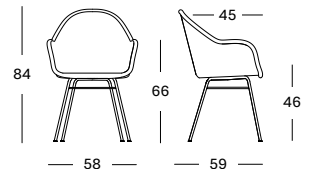

Seat Lloyd Loom

All colours
see page 8