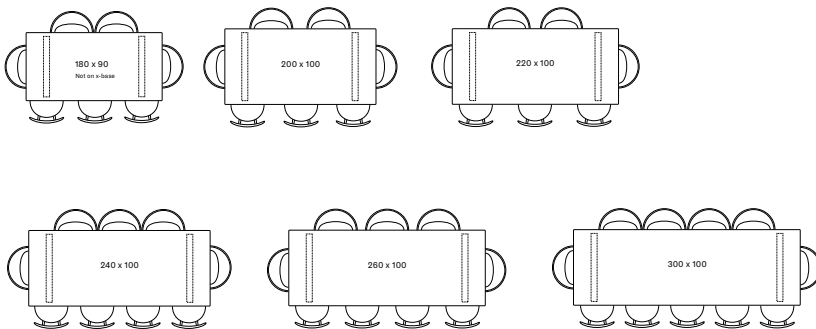

Top Oak

Top Variants

Base Steel

Base Variants

A-BASE & X-BASE