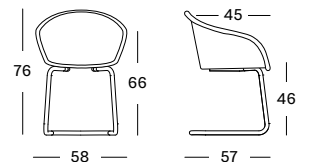

Seat Lloyd Loom

All colours
see page 8