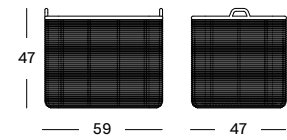

Basket Rattan

Natural
I206