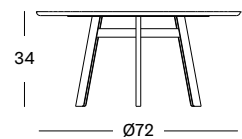

Marble

Carrara
R001

Nero Marquina
R003