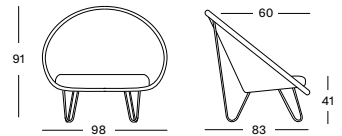

Seat Lloyd Loom

All colours
see page 8