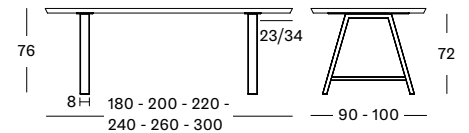

Top Oak

Top Variants

Base Steel

Base Variants

A-BASE & X-BASE

SQUARE-BASE

180 x 90 TA080

ONE-PIECE TOP	BLACK A BASE	0M003	€ 3290
	WHITE A BASE	0M004	€ 3290
	BLACK X BASE	-	-
	SQUARE BASE	2M003	€ 3740