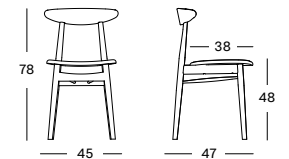

Upholstered

CUSTOMISED UPHOLSTERED SEATS ARE AVAILABLE ON REQUEST. MOQ: 24 PCS