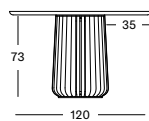

OVAL

- Natural varnished solid oak oval table top with slatted conic oak bases.
- Felt glides.

280X120 TA402

€ 7950