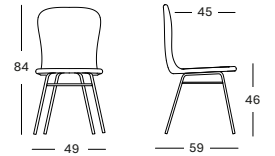

Seat Lloyd Loom

All colours
see page 8