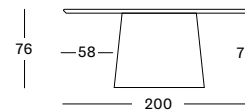

200X120 TA017 € 4950

240X120 TA018 € 5750

275X120 TA019 € 6750

Top/Frame Volcanic mineral

Lunar White
N001

ACHILLE DINING TABLE

ACHILLE

- Rectangular dining table with a natural varnished solid oak top with a straight edge in 1 piece and a black square base.
- All bases can be mounted in 2 different mounting positions depending on the placement of your chairs.
- Custom sizes upon request: max 120 cm width and 300 cm length.