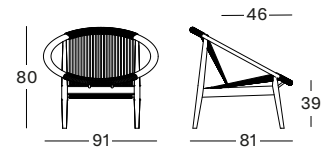

FRIDA & NORMA

FRIDA LOUNGE CHAIR GC250

- Lounge chair in untreated teak with polypropylene rope.
- White nylon glides on untreated teak frame.
- Black nylon glides on brushed black teak frame.

UNTREATED TEAK / DUNE WHITE € 1250

UNTREATED TEAK / ANTHRACITE € 1250

BRUSHED BLACK TEAK / ONYX BLACK € 1298

CUSHIONS	CAT. B	CAT. C	CAT. D	CAT. G	COM
Seat 2 cm polyether foam fabric usage CE249: 165 cm	CB249 € 180	CC249 € 200	CD249 -	CG249 € 220	CE249 € 180

Frame Wood

Rope Polypropylene

NORMA LOUNGE CHAIR CH250

€ 1498

- Dark brown stained oak with linen colored polypropylène rope.
- White nylon glides.

CUSHIONS	CAT. B	CAT. C	CAT. D	CAT. G	COM
Seat 2 cm polyether foam fabric usage CE249: 165 cm	CB249 € 180	CC249 € 200	CD249 -	CG249 € 220	CE249 € 180

Frame Wood

Rope Polypropylene