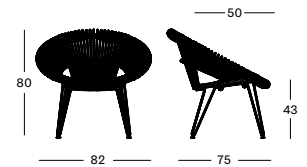

CRUZ

CRUZ LAZY CHAIR NATURAL RATTAN CH002 € 545

- Rattan seat in natural rattan on black powder coated steel frame.
- Black tilting nylon glides.

CUSHIONS	CAT. B	CAT. C	CAT. D	CAT. G	COM
Seat 2 cm polyether foam fabric usage CE172: 65 cm	CB172 € 114	CC172 € 126	CD172 -	CG172 € 163	CE172 € 114

Base Steel

Black
4M003

Seat Rattan

Natural
I206

CRUZ COCOON NATURAL RATTAN CH005 € 698

- Rattan seat in natural rattan on black powder coated steel frame.
- Black tilting nylon glides. 4 black nylon floor protectors included.

CUSHIONS	CAT. B	CAT. C	CAT. D	CAT. G	COM
Seat 10 cm high resilience foam fabric usage CE043: 115 cm	CB043 € 220	CC043 € 230	CD043 € 520	CG043 € 265	CE043 € 220