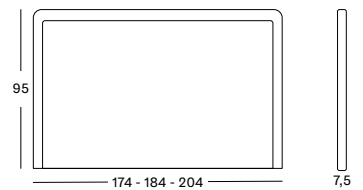

Frame Lloyd Loom

All colours
see page 8