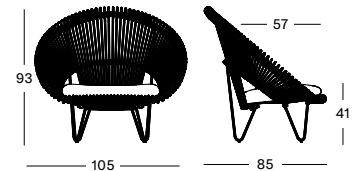

CRUZ

CRUZ LAZY CHAIR NATURAL RATTAN CH002 € 545

- Rattan seat in natural rattan on black powder coated steel frame.
- Black tilting nylon glides.

CUSHIONS	CAT. B	CAT. C	CAT. D	CAT. G	COM
Seat 2 cm polyether foam fabric usage CE172: 65 cm	CB172 € 114	CC172 € 126	CD172 -	CG172 € 163	CE172 € 114

Base Steel

Black
4M003

Seat Rattan

Natural
I206

CRUZ COCOON NATURAL RATTAN CH005 € 698

- Rattan seat in natural rattan on black powder coated steel frame.
- Black tilting nylon glides. 4 black nylon floor protectors included.

CUSHIONS	CAT. B	CAT. C	CAT. D	CAT. G	COM
Seat 10 cm high resilience foam fabric usage CE043: 115 cm	CB043 € 220	CC043 € 230	CD043 € 520	CG043 € 265	CE043 € 220