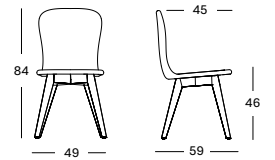

Seat Lloyd Loom

All colours
see page 8