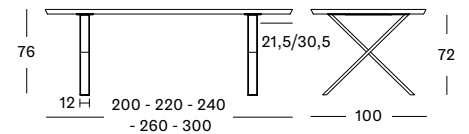

Top Oak

Top Variants

Base Steel

Base Variants

A-BASE & X-BASE

SQUARE-BASE

180 x 90 TA080

ONE-PIECE TOP	BLACK A BASE	0M003	€ 3290
	WHITE A BASE	0M004	€ 3290
	BLACK X BASE	-	-
	SQUARE BASE	2M003	€ 3740