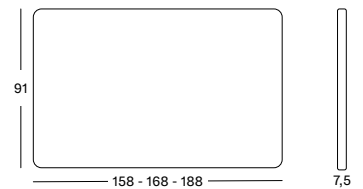

Frame Lloyd Loom

All colours
see page 8