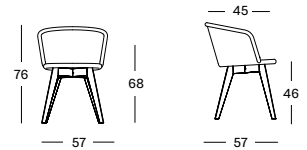

STEEL A BASE

€ 475

- Lloyd loom seat with black powder coated steel a base.
- Tilting felt glides, black nylon glides available on request.

Base Wood

Natural oak
0W011

Black stained
0W003

Steel A

Black
0M003

Seat Lloyd Loom

All colours
see page 8

CUSHIONS

	CAT. B	CAT. C	CAT. D	CAT. G	COM
Seat	CB077	CC077	CD077	CG077	GE077
2 cm polyether foam fabric usage CE077: 70 cm	€ 96	€ 106	€ 250	€ 134	€ 96

TITUS DINING CHAIRS