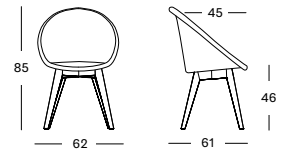

2 cm polyether foam
fabric usage CE077: 60 cm

CAT. B	CAT. C	CAT. D	CAT. G	COM
CB077	CC077	CD077	CG077	CE077
€ 96	€ 106	€ 250	€ 134	€ 96

LILY DINING CHAIRS

STEEL A BASE

OAK BASE

BLACK WOOD BASE

LILY DINING CHAIRS DC035