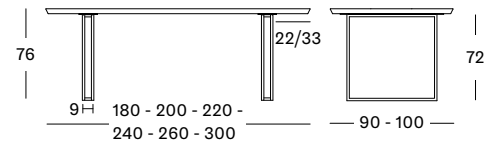

Top Oak

Top Variants

Base Steel

Base Variants

A-BASE & X-BASE

SQUARE-BASE

180 x 90 TA080

ONE-PIECE TOP	BLACK A BASE	0M003	€ 3290
	WHITE A BASE	0M004	€ 3290
	BLACK X BASE	-	-
	SQUARE BASE	2M003	€ 3740