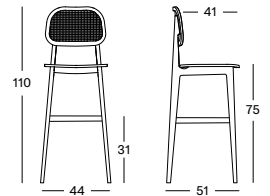

BLACK STAINED OAK C015 € 610

NATURAL VARNISHED OAK C016 € 640

TOBACCO STAINED BEECH C017 € 625

Frame Wood

Seat Plywood

TEO COUNTER & BAR STOOLS

NEARLY BLACK PLYWOOD
COUNTER STOOL

NATURAL VARNISHED OAK
COUNTER STOOL