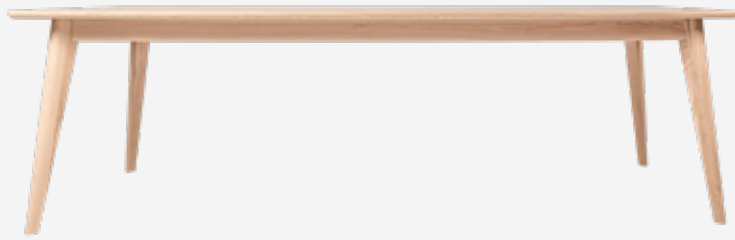

Frame Steel

Black
OM003

Tubular
X-frame

DAN DINING TABLE

DAN

- Dining table with a natural varnished solid oak top with rounded corners.

160X90 TA071 € 2385

200X100 TA072 € 2690

250X100 TA073 € 2975

Top/Base

Oak

Natural oak
W011

2,5 cm solid oak
rounded edge

BISTRO TABLES

QUADRO

RONDA