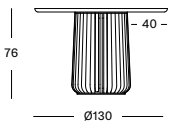

MARU DINING TABLE

ROUND

- Natural varnished solid oak round table top with a slatted conic oak base.
- Dia 130 cm top / dia 50 cm base.
- Dia 150 cm top / dia 60 cm base.

Top/ Frame Wood

Natural oak
W011

DIA 130 TA400

€ 3750

DIA 150 TA401

€ 4450

OVAL

- Natural varnished solid oak oval table top with slatted conic oak bases.
- Felt glides.

280X120 TA402

€ 7950