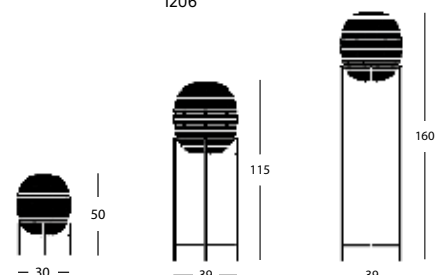

Shade Rattan

Natural
I206