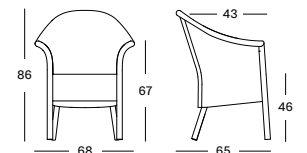

Seat / Frame Lloyd Loom

All colours
see page 8