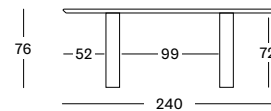

200X120 TA017 € 4950

240X120 TA018 € 5750

275X120 TA019 € 6750

Top/Frame Volcanic mineral

Lunar White
N001

ACHILLE DINING TABLE

ACHILLE

- Rectangular dining table with a natural varnished solid oak top with a straight edge in 1 piece and a black square base.
- All bases can be mounted in 2 different mounting positions depending on the placement of your chairs.
- Custom sizes upon request: max 120 cm width and 300 cm length.