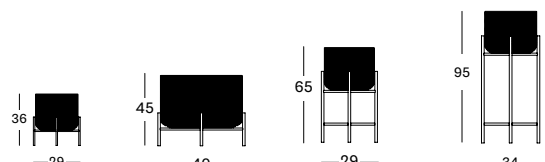

VIVI PLANT STANDS

VIVI PLANT STAND

- Black powder coated steel frame with natural rattan plant basket.
- Plastic saucer included.

SMALL DIA 29X36H AC901 € 250

MEDIUM DIA 40X45H AC902 € 285

LARGE DIA 29X65H AC903 € 295

X-LARGE DIA 34X95H AC904 € 320

Frame Steel

Black
M003

Basket Rattan

Natural
I206