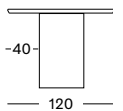

200X120 TA017 € 4950

240X120 TA018 € 5750

275X120 TA019 € 6750

Top/Frame Volcanic mineral

Lunar White
N001

ACHILLE DINING TABLE

ACHILLE

- Rectangular dining table with a natural varnished solid oak top with a straight edge in 1 piece and a black square base.
- All bases can be mounted in 2 different mounting positions depending on the placement of your chairs.
- Custom sizes upon request: max 120 cm width and 300 cm length.