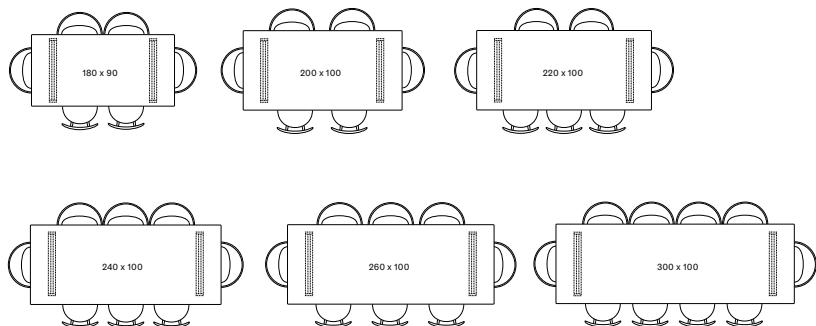

SQUARE-BASE