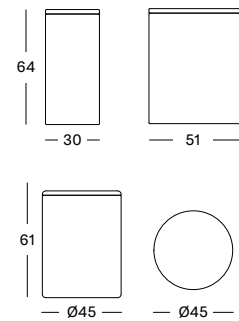

Basket Lloyd Loom

All colours
see page 8