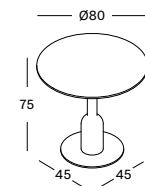

Base Steel

Black
M007

CUSTOM DIMENSIONS ARE AVAILABLE ON REQUEST. MOQ: 20 PCS