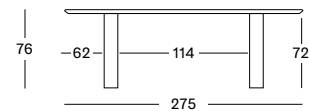

200X120 TA017 € 4950

240X120 TA018 € 5750

275X120 TA019 € 6750

Top/Frame Volcanic mineral

Lunar White
N001

ACHILLE DINING TABLE

ACHILLE

- Rectangular dining table with a natural varnished solid oak top with a straight edge in 1 piece and a black square base.
- All bases can be mounted in 2 different mounting positions depending on the placement of your chairs.
- Custom sizes upon request: max 120 cm width and 300 cm length.