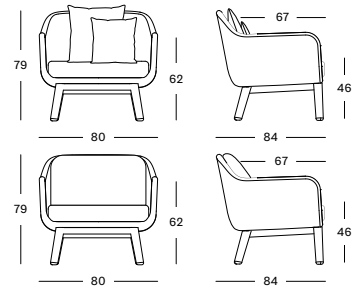

Seat Lloyd Loom

All colours
see page 8