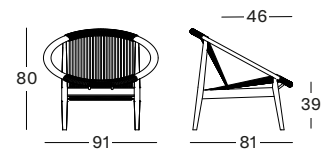

Frame Wood

Rope Polypropylene