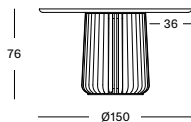

MARU DINING TABLE

ROUND

- Natural varnished solid oak round table top with a slatted conic oak base.
- Dia 130 cm top / dia 50 cm base.
- Dia 150 cm top / dia 60 cm base.

Top/ Frame Wood

Natural oak
W011

DIA 130 TA400

€ 3750

DIA 150 TA401

€ 4450

OVAL

- Natural varnished solid oak oval table top with slatted conic oak bases.
- Felt glides.

280X120 TA402

€ 7950