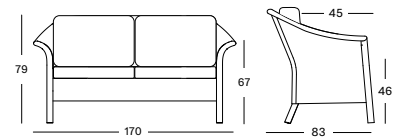

VICTOR LOUNGE SOFA TS006

€ 1355

- Lloyd Loom on a rattan frame.
- Standard ferrules: chrome.

CUSHIONS	CAT. B	CAT. C	CAT. D	CAT. G	COM
Seat + back 10 cm high resilience foam fabric usage CE200: 450 cm	CB200 € 680	CC200 € 750	CD200 -	CG200 € 1015	CE200 € 680