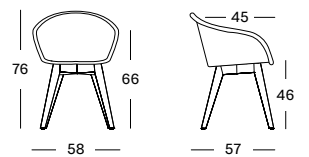

Seat Lloyd Loom

All colours
see page 8