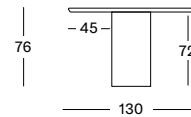

200X120 TA017 € 4950

240X120 TA018 € 5750

275X120 TA019 € 6750

Top/Frame Volcanic mineral

Lunar White
N001

ACHILLE DINING TABLE

ACHILLE

- Rectangular dining table with a natural varnished solid oak top with a straight edge in 1 piece and a black square base.
- All bases can be mounted in 2 different mounting positions depending on the placement of your chairs.
- Custom sizes upon request: max 120 cm width and 300 cm length.