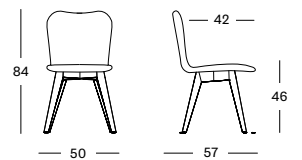

Seat Lloyd Loom

All colours
see page 8