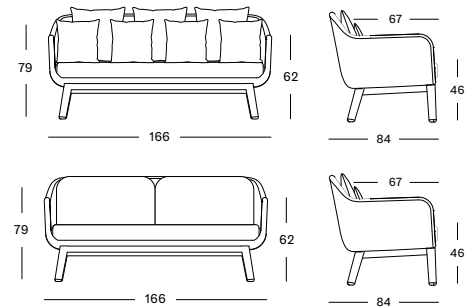

ALEX LOUNGE SOFA TS089

€ 1525

- Lloyd Loom seat on a varnished solid oak base.
- White nylon glides. Felt glides available on request.
- Recommended deco cushion combination: 3x deco 50x50, 4x deco 40x40.

CUSHIONS	CAT. B	CAT. C	CAT. G	COM
Seat 10 cm high resilience foam fabric usage CE089: 265 cm	CB089 € 525	CC089 € 578	CG089 € 677	CE080 € 525
Seat + back 10 cm high resilience foam fabric usage CE090: 450 cm	CB088 € 1080	CC088 € 1160	CG088 € 1225	CE088 € 1080
Deco 40x40 polyester fibre filling	CB092 € 85	CC092 € 96	CG092 € 110	CE092 € 85
Deco 50x50 polyester fibre filling	CB115 € 96	CC115 € 110	CG115 € 122	CE115 € 96