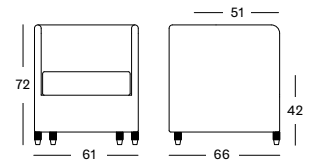

TOKYO CH007

€ 745

- Lloyd Loom seat on a rattan frame.
- Black nylon glides. Felt glides available on request.
- Standard ferrules: chrome.

CUSHIONS	CAT. B	CAT. C	CAT. D	CAT. G	COM
Seat	CB033	CC033	CD033	CG033	CE033
10 cm polyether foam fabric usage CE033: 85 cm	€ 179	€ 194	€ 360	€ 220	€ 179

Seat / Frame Lloyd Loom

All colours
see page 8