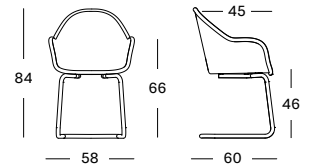

Seat Lloyd Loom

All colours
see page 8