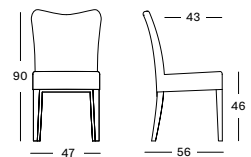

Seat / Frame Lloyd Loom

All colours
see page 8