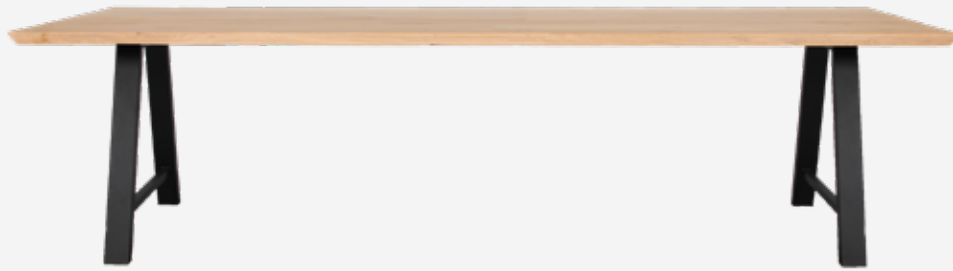

200X100 TA051	€ 3800
220X100 TA052	€ 3975
240X100 TA053	€ 4140
260X100 TA054	€ 4300
300X100 TA055	€ 4700

ALBERT DINING TABLE

ALBERT

- Rectangular dining table with a natural varnished solid oak top with beveled edge in 1 or 2 pieces and a black or white powder coated A-base, black X-base, or black square base.
- All bases can be mounted in 2 different mounting positions depending on the placement of your chairs.
- Custom sizes upon request: max 120 cm width and 300 cm length.