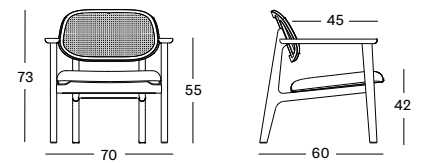

Black
V0202

Chestnut
V1313

BASKET TABLES

**BASKET TABLE
SMALL**

**BASKET TABLE
MEDIUM**

BASKET SIDE TABLE

- Black powder coated steel frame with rattan basket and solid oak top.

SMALL AC002 € 535