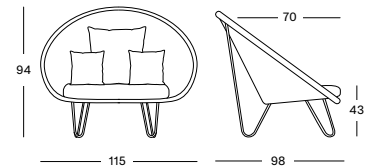

Seat Lloyd Loom

All colours
see page 8