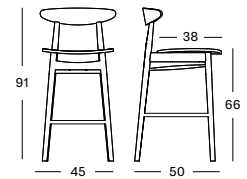

TEO COUNTER & BAR STOOLS

COUNTER STOOL CS015

- Counter stool with a plywood seat.
- Available in black stained beech or natural varnished oak.
- Felt glides.

NEARLY BLACK PLYWOOD SEAT C005 € 575

NATURAL VARNISHED OAK PLYWOOD SEAT C014 € 750

BAR STOOL BS015

- Bar stool with a plywood seat or upholstered seat.
- Available in black stained beech.
- Felt glides.

NEARLY BLACK PLYWOOD SEAT C005 € 595

NEARLY BLACK VEGAN LEATHER SEAT V0202 € 645

Frame Wood

Seat Plywood

Vegan leather