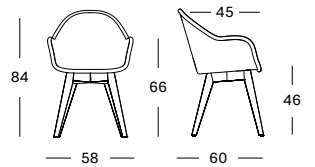

Seat Lloyd Loom

All colours
see page 8