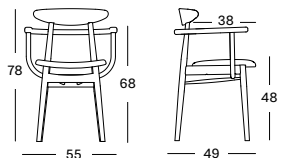

Chestnut
V1313

Upholstered

Black Bouclé
M0404

Lime White Bouclé
M0101

CUSTOMISED UPHOLSTERED SEATS ARE AVAILABLE ON REQUEST. MOQ: 24 PCS

MARU DINING TABLE

MARU ROUND

MARU OVAL