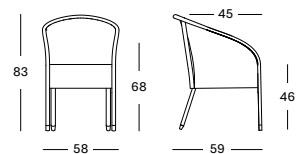

CUSHIONS	CAT. B	CAT. C	CAT. D	CAT. G	COM
Seat 4 cm polyether foam fabric usage CE003: 70 cm	CB003	CC003	CD003	CG003	CE003
	€ 122	€ 131	€ 273	€ 168	€ 122

Seat / Frame Lloyd Loom

All colours
see page 8

VICTOR DINING ARMCHAIR DC021 € 540