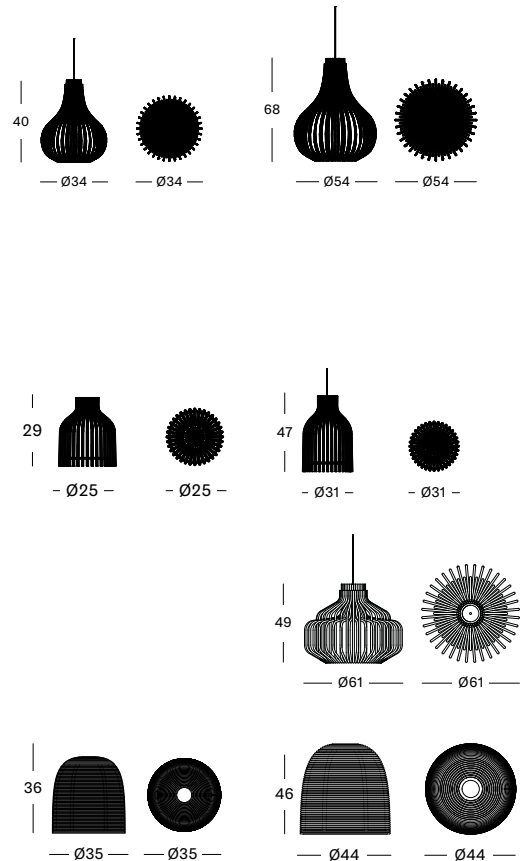

Lamps Rattan

Pure Natural
I204

Natural
I206

Black
I202

BULB SMALL PURE NATURAL LA011 € 290

BULB SMALL BLACK LA011 € 290

BULB PURE NATURAL LA008 € 400

BULB BLACK LA008 € 400

FIREFLY SMALL PURE NATURAL LA010 € 250

FIREFLY SMALL BLACK LA010 € 250

FIREFLY PURE NATURAL LA007 € 300

FIREFLY BLACK LA007 € 300

ENDLESS PURE NATURAL LA006 € 425

ENDLESS BLACK LA006 € 425

VIVI LAMP SMALL NATURAL LA012 € 255

VIVI LAMP NATURAL LA013 € 295