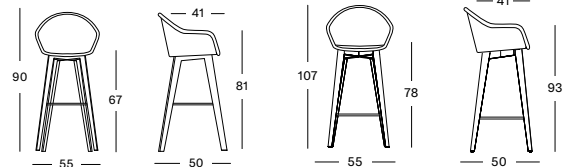

Base Wood

Seat Lloyd Loom

All colours
see page 8

COUNTER STOOL OAK BASE CS018 € 670

BAR STOOL OAK BASE BS017 € 680

LILY COUNTER & BAR STOOLS

LILY
COUNTER STOOL

LILY
BAR STOOL