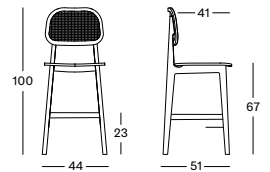

BLACK STAINED OAK C015 € 610

NATURAL VARNISHED OAK C016 € 640

TOBACCO STAINED BEECH C017 € 625

Frame Wood

Seat Plywood

TEO COUNTER & BAR STOOLS

NEARLY BLACK PLYWOOD
COUNTER STOOL

NATURAL VARNISHED OAK
COUNTER STOOL