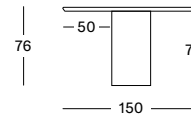

200X120 TA017 € 4950

240X120 TA018 € 5750

275X120 TA019 € 6750

Top/Frame Volcanic mineral

Lunar White
N001

ACHILLE DINING TABLE

ACHILLE

- Rectangular dining table with a natural varnished solid oak top with a straight edge in 1 piece and a black square base.
- All bases can be mounted in 2 different mounting positions depending on the placement of your chairs.
- Custom sizes upon request: max 120 cm width and 300 cm length.