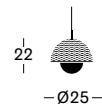

LUNA PENDANT LAMP

LUNA PENDANT LAMP LA023

€ 200

Hand made rattan shade with:

- Brass strain relief and ceiling fixture
- 2,5 m jute fabric covered electrical cable
- 6W E27 LED bulb included (6W - globe 125 mm - 2700 K - 720 lm)

Fixture Metal

Brass

Shade Rattan

Natural
I206

SARI LAMPS

SARI

FLOOR / TABLE LAMP SMALL LA017

€ 325

Hand made rattan shade with a black powder coated steel base.

- 2,5 m black fabric electrical cable with hand switch and EU plug.
- E27 LED bulb included (4W, 60mm globe, 2700 K, 470 lm).

FLOOR LAMP MEDIUM LA018

€ 575

Hand made rattan shade with a black powder coated steel base.

- 4 m black fabric electrical cable with foot switch and EU plug.
- E27 LED bulb included (4W, 60mm globe, 2700 K, 470 lm).

FLOOR LAMP LARGE LA019

€ 625

Hand made rattan shade with a black powder coated steel base.

- 4 m black fabric electrical cable with foot switch and EU plug.
- E27 LED bulb included (4W, 60mm globe, 2700 K, 470 lm).

Frame Steel

Black
M003

Shade Rattan

Natural
I206