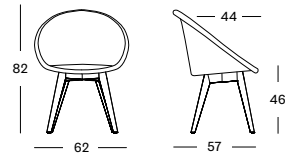

Base Wood

Natural oak
0W011

Black stained
0W003

Sled

Black
2M003

Seat Lloyd Loom

All colours
see page 8

JACK DINING CHAIRS