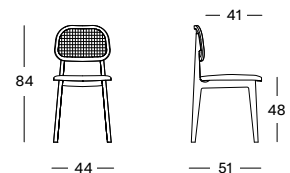

Upholstered seat