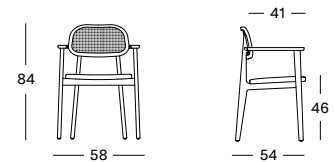

Frame Wood

Black oak
C015

Natural oak
C016

Tobacco Beech
C017

Seat Upholstered

Black Bouclé
M0404

Lime White Bouclé
M0101

TEO DINING CHAIRS & ARMCHAIRS