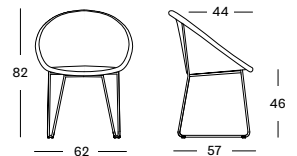

Base Wood

Natural oak
0W011

Black stained
0W003

Sled

Black
2M003

Seat Lloyd Loom

All colours
see page 8

JACK DINING CHAIRS