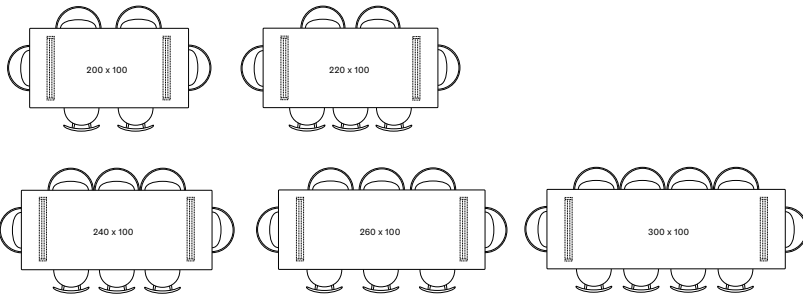

Base Steel

Black
2M003

Square base

200X100 TA051	€ 3800
220X100 TA052	€ 3975
240X100 TA053	€ 4140
260X100 TA054	€ 4300
300X100 TA055	€ 4700