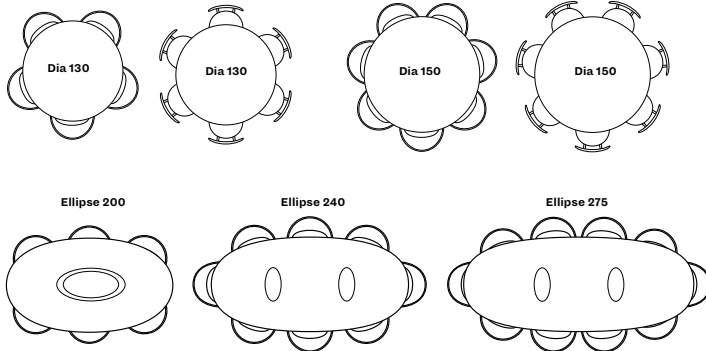

200X120 TA017 € 4950

240X120 TA018 € 5750

275X120 TA019 € 6750

Top/Frame Volcanic mineral

Lunar White
N001

ACHILLE DINING TABLE

ACHILLE

- Rectangular dining table with a natural varnished solid oak top with a straight edge in 1 piece and a black square base.
- All bases can be mounted in 2 different mounting positions depending on the placement of your chairs.
- Custom sizes upon request: max 120 cm width and 300 cm length.