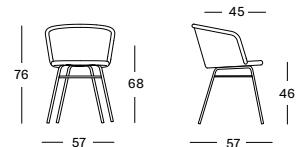

STEEL A BASE

€ 475

- Lloyd loom seat with black powder coated steel a base.
- Tilting felt glides, black nylon glides available on request.

Base Wood

Natural oak
0W011

Black stained
0W003

Steel A

Black
0M003

Seat Lloyd Loom

All colours
see page 8

CUSHIONS

	CAT. B	CAT. C	CAT. D	CAT. G	COM
Seat	CB077	CC077	CD077	CG077	GE077
2 cm polyether foam fabric usage CE077: 70 cm	€ 96	€ 106	€ 250	€ 134	€ 96

TITUS DINING CHAIRS