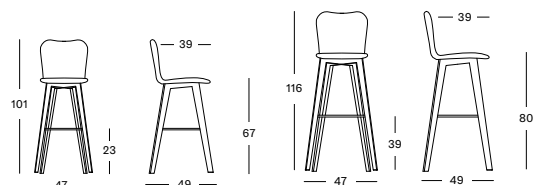

LILY

- Lloyd Loom seat with a natural varnished solid oak base.
- Felt glides. White nylon glides available on request.

Base Wood

Seat Lloyd Loom

All colours
see page 8

COUNTER STOOL OAK BASE CS003 € 620

BAR STOOL OAK BASE BS003 € 630