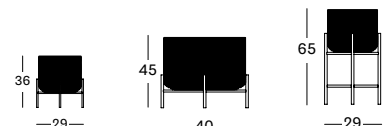

IVO PLANT STAND

- Black powder coated steel frame with HDPE wicker plant basket.
- Plastic saucer included.

SMALL DIA 29X36H GA901 € 250

MEDIUM DIA 40X45H GA902 € 315

LARGE DIA 29X65H GA903 € 330

Frame Steel

Black
M007

Basket HDPE wicker

Black
S010